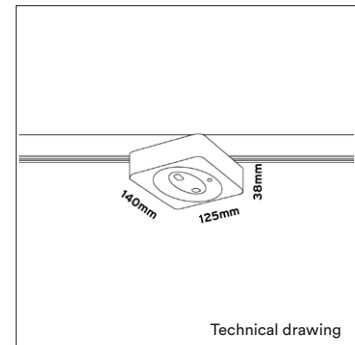

KEYLIGHT

ESCAPE BASE SQ T

PRODUCT MATERIAL	Thermoplastic housing
LIGHTSOURCE	LED
COLORS (Δ)	○ 3 = RAL 9003 white ● 5 = RAL 9005 black
VIEWING DISTANCE	Wide lens for open area
SIZE	140 X 125 X 38mm

INFORMATION

ARTICLE NUMBER	LAMP TYPE	LIGHT OUTPUT	EMERGENCY LUMEN OUTPUT	MODULE POWER	BATTERY CHARGE DURATION	BATTERY LIFETIME WHEN DISCONNECTED	BATTERY	VIEWING DISTANCE
0554.300.33.Δ	LED	180lm	1Hrs / 180lm	2 X 3W	24 Hrs	1 Hr	Ni_Cd 7.2v 800mA	Escape Route