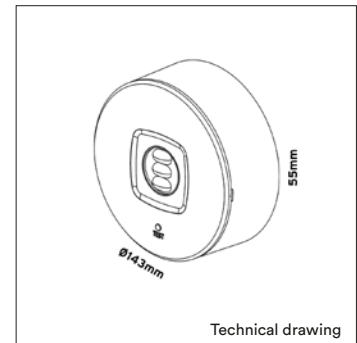

PRODUCT MATERIAL	Thermoplastic housing
LIGHTSOURCE	SMD 3030 LED
COLORS	<ul style="list-style-type: none"> ○ 3 = RAL 9003 white ● 5 = RAL 9005 black
VIEWING DISTANCE	Wide lens for open area
SIZE	143 X 55mm

INFORMATION

MAINTAINED	Non-maintained	
AUTO TEST	Yes	
EMERGENCY BATTERY	Including sealed Ni-NH battery life time 4 years 24 hours charge time Rechargeable battery pack 1 hour	
EN STANDARD	Europe standard EN1838	
EN STANDARD	Mounting height	Open area
	2,5m	10m*10m
	3,0m	11m*11m
	3,5m	12m*12m
REPLACEMENT BATTERY	Art. no.: 0552.000.00.3	

Battery life starts counting from the moment of installation

ARTICLE NUMBER	LAMP TYPE	COLOR TEMPERATURE	EMERGENCY LUMEN OUTPUT	MODULE POWER	BATTERY CHARGE DURATION	BATTERY LIFETIME WHEN DISCONNECTED	BATTERY
0552.909.37.3 (white)	6 X LED SMD 3030	6500K	375lm	4W	24 Hrs	1 hour	Ni_Mh 7.2V 1300mA
0552.909.37.5 (black)	6 X LED SMD 3030	6500K	375lm	4W	24 Hrs	1 hour	Ni_Mh 7.2V 1300mA