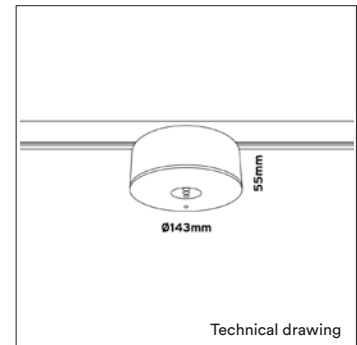

PRODUCT MATERIAL	Thermoplastic housing
LIGHTSOURCE	SMD 3030 LED
COLORS	<ul style="list-style-type: none"> ○ 3 = RAL 9003 white ● 5 = RAL 9005 black
VIEWING DISTANCE	Wide lens for open area
SIZE	143 X 55mm

INFORMATION

MAINTAINED	Non-maintained	
AUTO TEST	Yes	
EMERGENCY BATTERY	Including sealed Ni-NH battery life time 4 years 24 hours charge time Rechargeable battery pack 1 hour	
EN STANDARD	Europe standard EN1838	
EN STANDARD	Mounting height	Open area
	2,5m	10m*10m
	3,0m	11m*11m
	3,5m	12m*12m
REPLACEMENT BATTERY	Art. no.: 0552.000.00.3	

Battery life starts counting from the moment of installation

ARTICLE NUMBER	LAMP TYPE	COLOR TEMPERATURE	EMERGENCY LUMEN OUTPUT	MODULE POWER	BATTERY CHARGE DURATION	BATTERY LIFETIME WHEN DISCONNECTED	BATTERY
0552.300.37.3 (white)	6 X LED SMD 3030	6500K	375lm	4W	24 Hrs	1 hour	Ni_Mh 7.2V 1300mA
0552.300.37.5 (black)	6 X LED SMD 3030	6500K	375lm	4W	24 Hrs	1 hour	Ni_Mh 7.2V 1300mA