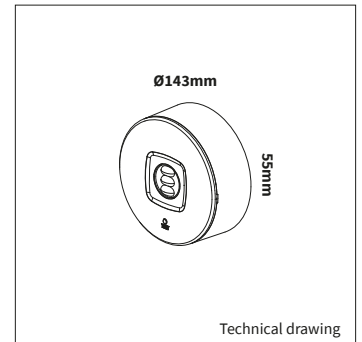

ARTICLE NUMBER	LAMP TYPE	COLOR TEMPERATURE	EMERGENCY LUMEN OUTPUT	MODULE POWER	BATTERY CHARGE DURATION	BATTERY LIFETIME WHEN DISCONNECTED	BATTERY
0552.300.37.3 (white)	6 X LED SMD 3030	6500K	375lm	4W	24 Hrs	1 hour	Ni_Mh 7.2V 1300mA
0552.300.37.5 (black)	6 X LED SMD 3030	6500K	375lm	4W	24 Hrs	1 hour	Ni_Mh 7.2V 1300mA