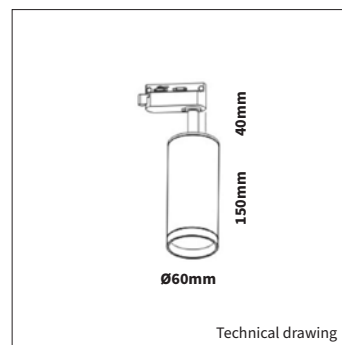

ARTICLE NUMBER	LAMP TYPE	BRAND	LUMINOUS FLUX	OUTPUT POWER	MODULE EFFICIENCY	COLOR TEMPERATURE	CRI	TC LIFETIME	mA
3065.123.24.5	LED COB DtW	Bridgelux	900lm	12W	75lm/W	2200-2800K	>90	30.000 Hrs	250mA