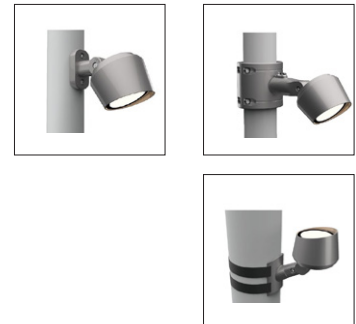

MOUNTING OPTIONS

ARTICLE NUMBER	LAMP	BRAND	LUMINOUS FLUX	OUTPUT POWER	MODULE EFFICIENCY	COLOR TEMPERATURE	CRI	TC LIFETIME	mA	Driver
8122.980.50.5	6 pcs	Cree	1540lm	22W	70lm/W	2700K	>90	50.000 Hrs		Included
8122.185.50.5	6 pcs	Cree	1050lm	30W	35lm/W	RGBW	>90	50.000 Hrs		Included
8122.180.50.5	6 pcs	Cree	1540lm	22W	70lm/W	2700K	>90	50.000 Hrs	700mA	Excluded
8122.985.50.5	6 pcs	Cree	1050lm	30W	35lm/W	RGBW	>90	50.000 Hrs	24V + DMX	Excluded