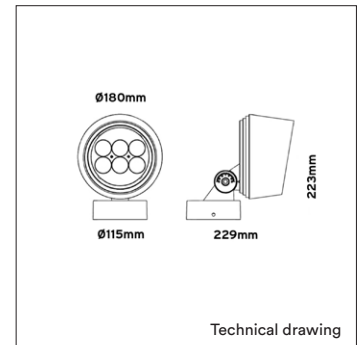

KEYLIGHT

FLOOD D MAXI

PRODUCT MATERIAL	Stainless steel
LIGHT SOURCE	CREE
MODULE LIFETIME	Approx. 50.000 hours
DRIVER	Option
COLORS	● 5 = Black
BEAM ANGLE	▲ 50°
ADJUSTABLE	Yes
SIZE	Ø180mm

OPTIONS

DIMMABLE	On request For centralized drivers please contact sales
MOUNTING OPTIONS	On request

MOUNTING OPTIONS

ARTICLE NUMBER	LAMP	BRAND	LUMINOUS FLUX	OUTPUT POWER	MODULE EFFICIENCY	COLOR TEMPERATURE	CRI	TC LIFETIME	mA	Driver
8122.980.50.5	6 pcs	Cree	1540lm	22W	70lm/W	2700K	>90	50.000 Hrs		Included
8122.185.50.5	6 pcs	Cree	1050lm	30W	35lm/W	RGBW	>90	50.000 Hrs		Included
8122.180.50.5	6 pcs	Cree	1540lm	22W	70lm/W	2700K	>90	50.000 Hrs	700mA	Excluded
8122.985.50.5	6 pcs	Cree	1050lm	30W	35lm/W	RGBW	>90	50.000 Hrs	24V + DMX	Excluded