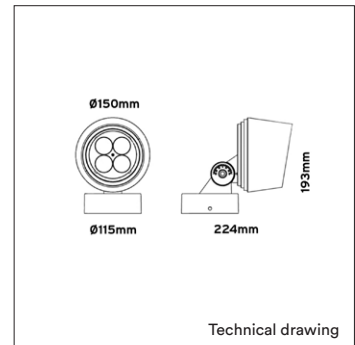

KEYLIGHT

FLOOD D

PRODUCT MATERIAL	Stainless steel
LIGHT SOURCE	CREE
MODULE LIFETIME	Approx. 50.000 hours
DRIVER	Option
COLORS	● 5 = Black
BEAM ANGLE	▲ 50°
ADJUSTABLE	Yes
SIZE	Ø150mm

OPTIONS

DIMMABLE	On request For centralized drivers please contact sales
MOUNTING OPTIONS	On request

MOUNTING OPTIONS

ARTICLE NUMBER	LAMP	BRAND	LUMINOUS FLUX	OUTPUT POWER	MODULE EFFICIENCY	COLOR TEMPERATURE	CRI	TC LIFETIME	mA	Driver
8122.950.50.5	4 pcs	Cree	1050lm	13W	80lm/W	2700K	>90	50.000 Hrs		Included
8122.155.50.5	4 pcs	Cree	700lm	20W	35lm/W	RGBW	>90	50.000 Hrs		Included
8122.150.50.5	4 pcs	Cree	1050lm	13W	80lm/W	2700K	>90	50.000 Hrs	700mA	Excluded
8122.955.50.5	4 pcs	Cree	700lm	20W	35lm/W	RGBW	>90	50.000 Hrs	24V + DMX	Excluded