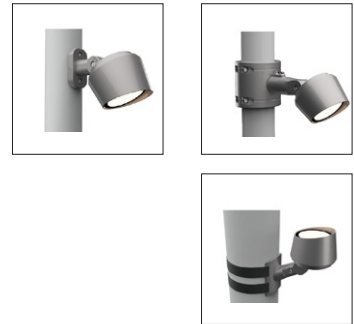

MOUNTING OPTIONS

ARTICLE NUMBER	LAMP	BRAND	LUMINOUS FLUX	OUTPUT POWER	MODULE EFFICIENCY	COLOR TEMPERATURE	CRI	TC LIFETIME	mA	Driver
8122.950.50.5	4 pcs	Cree	1050lm	13W	80lm/W	2700K	>90	50.000 Hrs		Included
8122.155.50.5	4 pcs	Cree	700lm	20W	35lm/W	RGBW	>90	50.000 Hrs		Included
8122.150.50.5	4 pcs	Cree	1050lm	13W	80lm/W	2700K	>90	50.000 Hrs	700mA	Excluded
8122.955.50.5	4 pcs	Cree	700lm	20W	35lm/W	RGBW	>90	50.000 Hrs	24V + DMX	Excluded