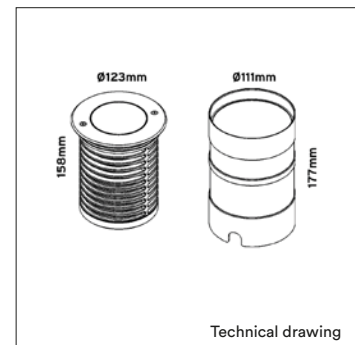

PRODUCT MATERIAL	Aluminium body
LIGHT SOURCE	Bridgelux V13B
MODULE LIFETIME	Approx. 50.000 hours
DRIVER	Option
COLORS	● 8 = Stainless steel
BEAM ANGLE	▲ 55°
SIZE	Ø123 X 158mm

OPTIONS	
OPTIONAL BEAM ANGLE	▲ 15° Art. no.: 8109.000.15.0 ▲ 24° Art. no.: 8109.000.24.0
DIMMABLE	On request For centralized drivers please contact sales

INFORMATION

Tempered glass standard

Including 1,5m cable

Stainless steel ring (316)

⚠ For mounting instructions please visit www.key-light.nl. Full warranty only applies when fixture is mounted according to these instructions.