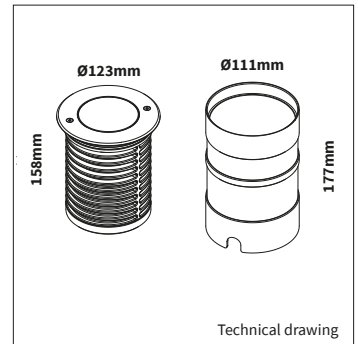

PRODUCT MATERIAL	Aluminium body
LIGHT SOURCE	Bridgelux V13B
MODULE LIFETIME	Approx. 50.000 hours
DRIVER	Option
COLORS	● 8 = Stainless steel
BEAM ANGLE	▲ 55°
SIZE	Ø123 X 158mm

OPTIONS

OPTIONAL BEAM ANGLE	▲ 15° Art. no.: 8109.000.15.0
	▲ 24° Art. no.: 8109.000.24.0
DIMMABLE	On request For centralized drivers please contact sales

INFORMATION

Tempered glass standard

Including 1,5m cable

Stainless steel ring (316)

IK 10

Mounting instruction:

For mounting instructions please visit www.key-light.nl. Full warranty only applies when fixture is mounted according to these instructions

ARTICLE NUMBER	LAMP TYPE	BRAND	LUMINOUS FLUX	OUTPUT POWER	MODULE EFFICIENCY	COLOR TEMPERATURE	CRI	BEAM ANGLE	TC LIFETIME	mA
8109.500.55.8	V13B	Bridgelux	2500lm	18W	139lm/W	2700K	>80	55°	50.000 Hrs	500mA
8109.000.55.8	V13B	Bridgelux	2500lm	18W	139lm/W	2700K	>80	55°	50.000 Hrs	500mA