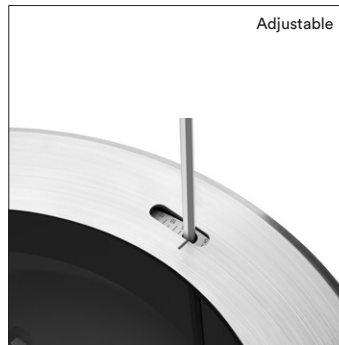

KEYLIGHT

FLOOR D/A MAXI

PRODUCT MATERIAL	Stainless steel
LIGHT SOURCE	CREE
MODULE LIFETIME	Approx. 50.000 hours
DRIVER	Option
COLORS	● 5 = Black
BEAM ANGLE	▲ 60°
ADJUSTABLE	Yes
SIZE	Ø185 X 188mm
OPTIONS	
DIMMABLE	On request For centralized drivers please contact sales