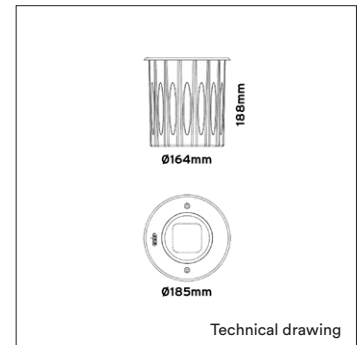

KEYLIGHT

FLOOR D/A MAXI

PRODUCT MATERIAL	Stainless steel
LIGHT SOURCE	CREE
MODULE LIFETIME	Approx. 50.000 hours
DRIVER	Option
COLORS	● 5 = Black
BEAM ANGLE	▲ 60°
ADJUSTABLE	Yes
SIZE	Ø185 X 188mm
OPTIONS	
DIMMABLE	On request For centralized drivers please contact sales