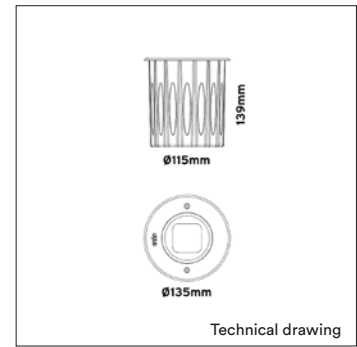

PRODUCT MATERIAL	Stainless steel
LIGHT SOURCE	CREE
MODULE LIFETIME	Approx. 50.000 hours
DRIVER	Option
COLORS	● 5 = Black
BEAM ANGLE	▲ 60°
ADJUSTABLE	Yes
SIZE	Ø135 X 139mm
OPTIONS	
DIMMABLE	On request For centralized drivers please contact sales