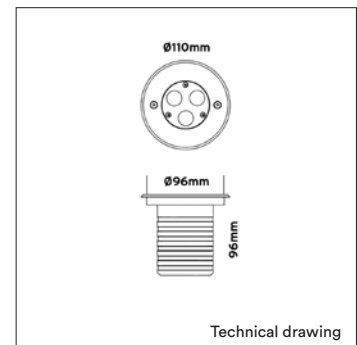

<b>PRODUCT MATERIAL</b>	Stainless steel
<b>LIGHT SOURCE</b>	CREE
<b>MODULE LIFETIME</b>	Approx. 50.000 hours
<b>DRIVER</b>	Option
<b>COLORS</b>	● 5 = Black
<b>BEAM ANGLE</b>	▲ 45°
<b>ADJUSTABLE</b>	No
<b>SIZE</b>	Ø110 X 96mm
<b>OPTIONS</b>	
<b>DIMMABLE</b>	On request For centralized drivers please contact sales