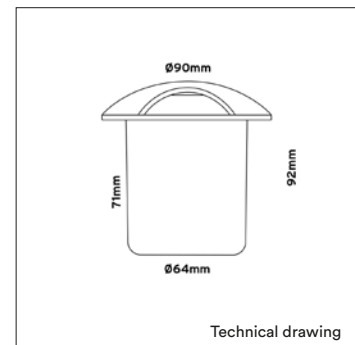

# FLOOR LANE

<b>PRODUCT MATERIAL</b>	Stainless steel
<b>LIGHT SOURCE</b>	CREE
<b>MODULE LIFETIME</b>	Approx. 50.000 hours
<b>DRIVER</b>	Option
<b>COLORS</b>	● 5 = Black
<b>BEAM ANGLE</b>	▲ 60°
<b>SIZE</b>	Ø90 X 92mm
<b>OPTIONS</b>	
<b>DIMMABLE</b>	On request For centralized drivers please contact sales