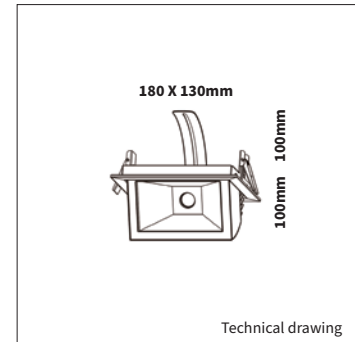

INFORMATION

Nominal lifetime L90/B50 @50.000 h - 25°C

AVAILABLE SLM OPTIONS

To order the correct product, please replace **COB*** in the article number field with the COB code found on the last page of the catalogue

ARTICLE NUMBER	LUMINOUS FLUX	BRAND	COLOR TEMPERATURE	SETTING
Δ See colors				
4411.COB*.77.Δ	1100lm	Philips SLM G7	927 / 830 / 930 / 835 / 840 / 850	High Efficiency
4411.COB*.77.Δ	1100lm	Philips SLM G7	Premium White 830 / 930 / 935 / 940	High Efficiency
4411.COB*.77.Δ	1100lm	Philips SLM G7	Premium White HE 930	High Efficiency
4411.COB*.77.Δ	1100lm	Philips SLM G7	Premium Color 930	High Efficiency
4411.COB*.77.Δ	1100lm	Philips SLM G7	Food: Bakery / Iced Seafood / Live Seafood	High Efficiency
4411.COB*.77.Δ	2000lm	Philips SLM G7	927 / 830 / 930 / 835 / 840 / 850	High Efficiency
4411.COB*.77.Δ	2000lm	Philips SLM G7	Premium White 830 / 930 / 935 / 940	High Efficiency
4411.COB*.77.Δ	2000lm	Philips SLM G7	Premium White HE 930	High Efficiency
4411.COB*.77.Δ	2000lm	Philips SLM G7	Premium Color 930	High Efficiency
4411.COB*.77.Δ	2000lm	Philips SLM G7	Food: Bakery / Iced Seafood / Live Seafood	High Efficiency
4411.COB*.77.Δ	3000lm	Philips SLM G7	827 / 927 / 830 / 930 / 835 / 840 / 850 / 857	High Efficiency
4411.COB*.77.Δ	3000lm	Philips SLM G7	Premium White 830 / 930 / 935 / 940	High Efficiency
4411.COB*.77.Δ	3000lm	Philips SLM G7	Premium White HE 930	High Efficiency
4411.COB*.77.Δ	3000lm	Philips SLM G7	Premium Color 930	High Efficiency
4411.COB*.77.Δ	4500lm	Philips SLM G7	927 / 830 / 930 / 835 / 840 / 850	High Efficiency

High efficiency is the standard Keylight setting for all SLM G7 LED modules. For COB led specification and warranty information regarding high efficiency, see last page of the catalogue. Standard system warranty is 5 years.