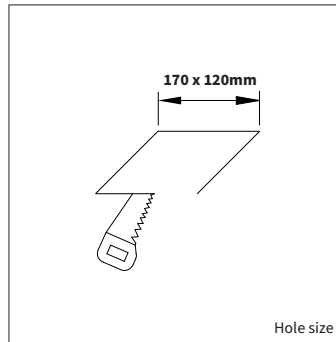

INFORMATION

Nominal lifetime L90/B50 @50.000 h - 25°C

AVAILABLE SLM OPTIONS

To order the correct product, please replace **COB*** in the article number field with the COB code found on the last page of the catalogue

ARTICLE NUMBER	LUMINOUS FLUX	BRAND	COLOR TEMPERATURE	SETTING
Δ See colors				
4411.COB*.77.Δ	1100lm	Philips SLM G7	927 / 830 / 930 / 835 / 840 / 850	High Efficiency
4411.COB*.77.Δ	1100lm	Philips SLM G7	Premium White 830 / 930 / 935 / 940	High Efficiency
4411.COB*.77.Δ	1100lm	Philips SLM G7	Premium White HE 930	High Efficiency
4411.COB*.77.Δ	1100lm	Philips SLM G7	Premium Color 930	High Efficiency
4411.COB*.77.Δ	1100lm	Philips SLM G7	Food: Bakery / Iced Seafood / Live Seafood	High Efficiency
4411.COB*.77.Δ	2000lm	Philips SLM G7	927 / 830 / 930 / 835 / 840 / 850	High Efficiency
4411.COB*.77.Δ	2000lm	Philips SLM G7	Premium White 830 / 930 / 935 / 940	High Efficiency
4411.COB*.77.Δ	2000lm	Philips SLM G7	Premium White HE 930	High Efficiency
4411.COB*.77.Δ	2000lm	Philips SLM G7	Premium Color 930	High Efficiency
4411.COB*.77.Δ	2000lm	Philips SLM G7	Food: Bakery / Iced Seafood / Live Seafood	High Efficiency
4411.COB*.77.Δ	3000lm	Philips SLM G7	827 / 927 / 830 / 930 / 835 / 840 / 850 / 857	High Efficiency
4411.COB*.77.Δ	3000lm	Philips SLM G7	Premium White 830 / 930 / 935 / 940	High Efficiency
4411.COB*.77.Δ	3000lm	Philips SLM G7	Premium White HE 930	High Efficiency
4411.COB*.77.Δ	3000lm	Philips SLM G7	Premium Color 930	High Efficiency
4411.COB*.77.Δ	4500lm	Philips SLM G7	927 / 830 / 930 / 835 / 840 / 850	High Efficiency

High efficiency is the standard Keylight setting for all SLM G7 LED modules. For COB led specification and warranty information regarding high efficiency, see last page of the catalogue. Standard system warranty is 5 years.