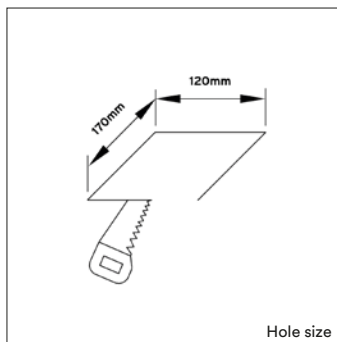

INFORMATION

Nominal lifetime L90/B50 @50.000 h / 25°C

The light source in this product can be replaced with an equivalent module made by Philips, Osram or Tridonic.