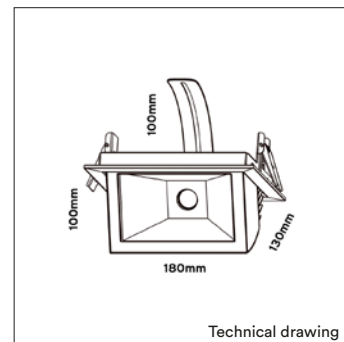

INFORMATION

Nominal lifetime L90/B50 @50.000 h / 25°C

The light source in this product can be replaced with an equivalent module made by Philips, Osram or Tridonic.