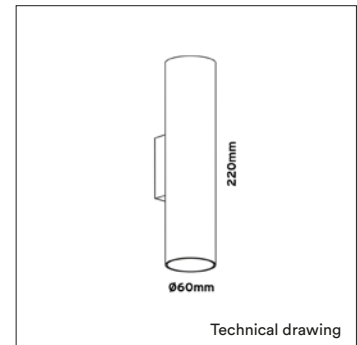

# FUSE UD

<b>PRODUCT MATERIAL</b>	Aluminium and PC
<b>LIGHT SOURCE</b>	LED GU10
<b>MODULE LIFETIME</b>	Approx. 30.000 / 50.000 hours
<b>COLORS (Δ)</b>	○ 3 = RAL 9003 white ● 5 = RAL 9005 black
<b>BEAM ANGLE</b>	▲ 20° ▲ 36°
<b>BEAM ANGLE (DTW)</b>	▲ 30°
<b>SIZE</b>	Ø60 X 72 X 220mm

## INFORMATION

⚠ Max. hole size for the wall mounting is 40 x 75mm (W X H)