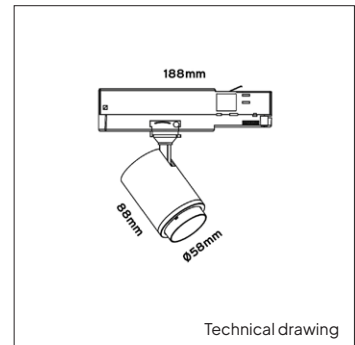

PRODUCT MATERIAL	Die-cast aluminium
ADAPTER	3-phase track driver adapter
LIGHT SOURCE	Cree
MODULE LIFETIME	Approx. 30.000 hours
DRIVER	Including phase cut dimmable driver
COLORS	● 5 = RAL 9005 black
BEAM ANGLE	Adjustable
ADJUSTABLE	350°
SIZE	Ø58 x 88mm

INFORMATION

This fixture is equipped with a **focusable lens**. The beam angle can be adjusted from 14–50 degrees

Technical drawing

FOCUSABLE LENS

ARTICLE NUMBER	LAMP TYPE	BRAND	LUMINOUS FLUX	OUTPUT POWER	MODULE EFFICIENCY	COLOR TEMPERATURE	CRI	TC LIFETIME	mA
3071.200.50.5	LED COB	Cree	800lm	8W	100lm/W	2700K	98	30.000 Hrs	180mA