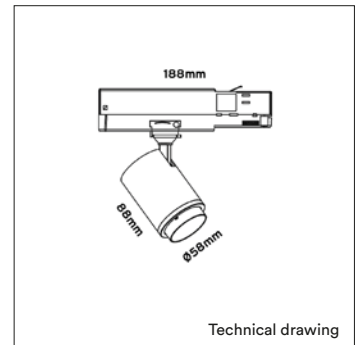

PRODUCT MATERIAL	Die-cast aluminium
ADAPTER	3-phase track driver adapter
LIGHT SOURCE	Cree
MODULE LIFETIME	Approx. 50.000 hours
DRIVER	Including phase cut dimmable driver
COLORS	● 5 = RAL 9005 black
BEAM ANGLE	Adjustable
ADJUSTABLE	350°
SIZE	Ø58 x 88mm

INFORMATION

This fixture is equipped with a **focusable lens**. The beam angle can be adjusted from 14-50 degrees

Technical drawing

FOCUSABLE LENS

ARTICLE NUMBER	LAMP TYPE	BRAND	LUMINOUS FLUX	OUTPUT POWER	MODULE EFFICIENCY	COLOR TEMPERATURE	CRI	TC LIFETIME	mA
3071.200.50.5	LED COB	Cree	800lm	8W	100lm/W	2700K	98	50.000 Hrs	180mA