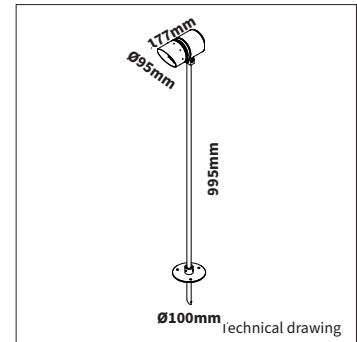

GARDEN SPOT L

PRODUCT MATERIAL	Aluminium
LIGHT SOURCE	Bridgelux C8
MODULE LIFETIME	Approx. 50.000 hours
DRIVER	Option
COLORS	● 5 = RAL 9005 black
BEAM ANGLE	▲ 37°
SIZE	177 X Ø95 X 995mm

OPTIONS

DIMMABLE	On request For centralized drivers please contact sales
-----------------	--

INFORMATION

Alu body and mounting plate with spike in black with 90cm pole. Mounting pole can be cut to desired height

Including 1500mm cable

Keylight International reserves the right to modify or change technical, construction or LED specifications due to continuous improvements of our products and light sources.