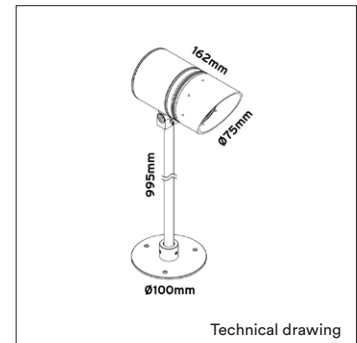

# GARDEN SPOT MINI

<b>PRODUCT MATERIAL</b>	Aluminium
<b>LIGHT SOURCE</b>	Bridgelux C6/C8
<b>MODULE LIFETIME</b>	Approx. 50.000 hours
<b>DRIVER</b>	Option
<b>COLORS</b>	● 5 = RAL 9005 black
<b>BEAM ANGLE</b>	▲ 25° ▲ 38°
<b>SIZE</b>	162 X Ø75 X 995mm

## INFORMATION

Alu body and mounting plate with spike in black with 90cm pole. Mounting pole can be cut to desired height

Including 1500mm cable

ARTICLE NUMBER	LAMP TYPE	BRAND	LUMINOUS FLUX	OUTPUT POWER	MODULE EFFICIENCY	COLOR TEMPERATURE	CRI	TC LIFETIME	mA	Driver
<b>GARDEN 5W 38°</b>										
8142.005.38.5	C6	Bridgelux	513lm	5W	103lm/W	2700K	>80	50.000 Hrs		Included
8142.105.38.5	C6	Bridgelux	513lm	5W	103lm/W	2700K	>80	50.000 Hrs	500mA	Excluded
<b>GARDEN 10W 25°</b>										
8142.010.25.5	C8	Bridgelux	900lm	10W	90lm/W	2700K	>80	50.000 Hrs		Included
8142.110.25.5	C8	Bridgelux	900lm	10W	90m/W	2700K	>80	50.000 Hrs	500mA	Excluded