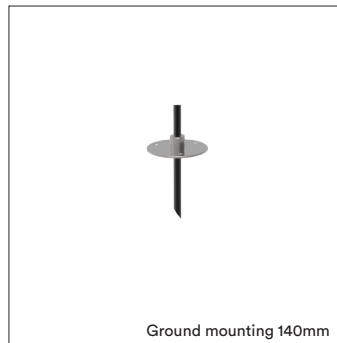

# GARDEN SPOT MINI

<b>PRODUCT MATERIAL</b>	Aluminium
<b>LIGHT SOURCE</b>	Bridgelux C6/C8
<b>MODULE LIFETIME</b>	Approx. 50.000 hours
<b>DRIVER</b>	Option
<b>COLORS</b>	● 5 = RAL 9005 black
<b>BEAM ANGLE</b>	▲ 25° ▲ 38°
<b>SIZE</b>	162 X Ø75 X 995mm

## INFORMATION

Alu body and mounting plate with spike in black with 90cm pole. Mounting pole can be cut to desired height

Including 1500mm cable

ARTICLE NUMBER	LAMP TYPE	BRAND	LUMINOUS FLUX	OUTPUT POWER	MODULE EFFICIENCY	COLOR TEMPERATURE	CRI	TC LIFETIME	mA	Driver
<b>GARDEN 5W 38°</b>										
8142.005.38.5	C6	Bridgelux	513lm	5W	103lm/W	2700K	>80	50.000 Hrs		Included
8142.105.38.5	C6	Bridgelux	513lm	5W	103lm/W	2700K	>80	50.000 Hrs	500mA	Excluded
<b>GARDEN 10W 25°</b>										
8142.010.25.5	C8	Bridgelux	900lm	10W	90lm/W	2700K	>80	50.000 Hrs		Included
8142.110.25.5	C8	Bridgelux	900lm	10W	90m/W	2700K	>80	50.000 Hrs	500mA	Excluded