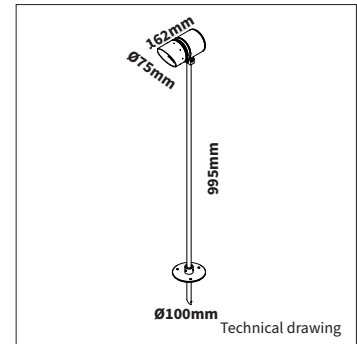

# GARDEN SPOT S

<b>PRODUCT MATERIAL</b>	Aluminium
<b>LIGHT SOURCE</b>	Bridgelux C6/C8
<b>MODULE LIFETIME</b>	Approx. 50.000 hours
<b>DRIVER</b>	Option
<b>COLORS</b>	● 5 = RAL 9005 black
<b>BEAM ANGLE</b>	▲ 25° ▲ 38°
<b>SIZE</b>	162 X Ø75 X 995mm

## INFORMATION

Alu body and mounting plate with spike in black with 90cm pole. Mounting pole can be cut to desired height

Including 1500mm cable

Keylight International reserves the right to modify or change technical, construction or LED specifications due to continuous improvements of our products and light sources.