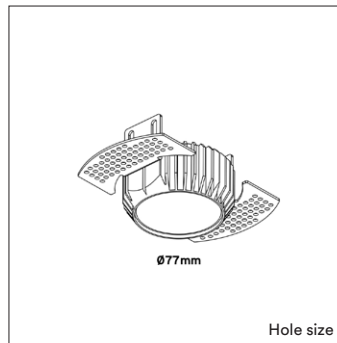

PRODUCT MATERIAL	Die-cast aluminium
LIGHT SOURCE	Citizen CLU701
MODULE LIFETIME	Approx. 35.000 hours
DRIVER	Excluding driver, SELECT OPTION
COLORS (Δ)	<input type="radio"/> 3 = RAL 9003 white <input checked="" type="radio"/> 5 = RAL 9005 black
BEAM ANGLE	
ADJUSTABLE	Yes - 0-20° - 360°
SIZE	Ø57 X 102mm

OPTIONS

OPTIONAL BEAM ANGLE	 Art. no.: 4930.010.33.0
	 Art. no.: 4930.010.44.0
ANTI-GLARE RING	Black anti-glare ring Included
	Gold anti-glare ring Art. no.: 4930.030.00.9
DRIVER OPTIONS	On/off 250mA 7-13W Art. no.: 0115.250.10.0
	Phase cut 250mA 7-10W Art. no.: 0110.250.20.4
	1/10V 250mA 1-14W Art. no.: 0114.250.30.0
	DALI 250mA 6-13W Art. no.: 0114.250.40.1
POWER CABLE OPTIONS Connected to driver/fixture	Europlug 2000mm 2 X 0,75 Art. no.: 0502.075.20.0
	Wieland GST 18/3 male 2000mm 3 X 0,75 Art. no.: 0501.183.20.0
	Wieland T connector GST 18/3 200mm 3 X 0,75 Art. no.: 0500.183.20.0