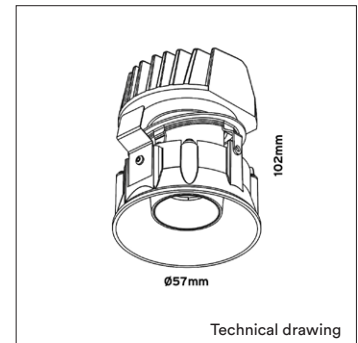

PRODUCT MATERIAL	Die-cast aluminium
LIGHT SOURCE	Citizen CLU701
MODULE LIFETIME	Approx. 35.000 hours
DRIVER	Excluding driver, SELECT OPTION
COLORS (Δ)	<input type="radio"/> 3 = RAL 9003 white <input checked="" type="radio"/> 5 = RAL 9005 black
BEAM ANGLE	
ADJUSTABLE	Yes - 0-20° - 360°
SIZE	Ø57 X 102mm

OPTIONS

OPTIONAL BEAM ANGLE	 Art. no.: 4930.010.33.0
	 Art. no.: 4930.010.44.0
ANTI-GLARE RING	Black anti-glare ring Included
	Gold anti-glare ring Art. no.: 4930.030.00.9
DRIVER OPTIONS	On/off 250mA 7-13W Art. no.: 0115.250.10.0
	Phase cut 250mA 7-10W Art. no.: 0110.250.20.4
	1/10V 250mA 1-14W Art. no.: 0114.250.30.0
	DALI 250mA 6-13W Art. no.: 0114.250.40.1
POWER CABLE OPTIONS Connected to driver/fixture	Europlug 2000mm 2 X 0,75 Art. no.: 0502.075.20.0
	Wieland GST 18/3 male 2000mm 3 X 0,75 Art. no.: 0501.183.20.0
	Wieland T connector GST 18/3 200mm 3 X 0,75 Art. no.: 0500.183.20.0