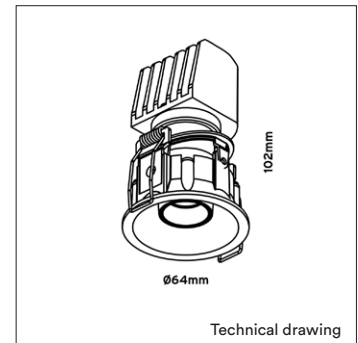

## OPTIONS

<b>OPTIONAL BEAM ANGLE</b>	 Art. no.: 4930.010.33.0
	 Art. no.: 4930.010.44.0
<b>ANTI-GLARE RING</b>	Black anti-glare ring <span style="float: right;">Included</span>
	Gold anti-glare ring Art. no.: 4930.030.00.9
<b>DRIVER OPTIONS</b>	<b>On/off</b> 250mA 7-13W Art. no.: 0115.250.10.0
	<b>Phase cut</b> 250mA 7-10W Art. no.: 0110.250.20.4
	<b>1/10V</b> 250mA 1-14W Art. no.: 0114.250.30.0
	<b>DALI</b> 250mA 6-13W Art. no.: 0114.250.40.1
<b>POWER CABLE OPTIONS</b> Connected to driver/fixture	Europlug 2000mm 2 X 0,75 Art. no.: 0502.075.20.0
	Wieland GST 18/3 male 2000mm 3 X 0,75 Art. no.: 0501.183.20.0
	Wieland T connector GST 18/3 200mm 3 X 0,75 Art. no.: 0500.183.20.0