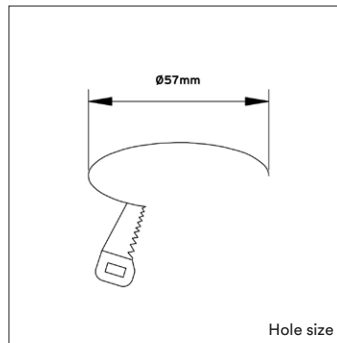

<b>PRODUCT MATERIAL</b>	Die-cast aluminium
<b>LIGHT SOURCE</b>	Citizen CLU701
<b>MODULE LIFETIME</b>	Approx. 35.000 hours
<b>DRIVER</b>	Excluding driver, <b>SELECT OPTION</b>
<b>COLORS (Δ)</b>	<input type="radio"/> <b>3</b> = RAL 9003 white <input checked="" type="radio"/> <b>5</b> = RAL 9005 black
<b>BEAM ANGLE</b>	 <b>24°</b>
<b>ADJUSTABLE</b>	Yes - 0-20° - 360°
<b>SIZE</b>	Ø64 X 102mm

## OPTIONS

<b>OPTIONAL BEAM ANGLE</b>	 Art. no.: 4930.010.33.0
	 Art. no.: 4930.010.44.0
<b>ANTI-GLARE RING</b>	Black anti-glare ring <span style="float: right;">Included</span>
	Gold anti-glare ring Art. no.: 4930.030.00.9
<b>DRIVER OPTIONS</b>	<b>On/off</b> 250mA 7-13W Art. no.: 0115.250.10.0
	<b>Phase cut</b> 250mA 7-10W Art. no.: 0110.250.20.4
	<b>1/10V</b> 250mA 1-14W Art. no.: 0114.250.30.0
	<b>DALI</b> 250mA 6-13W Art. no.: 0114.250.40.1
<b>POWER CABLE OPTIONS</b> Connected to driver/fixture	Europlug 2000mm 2 X 0,75 Art. no.: 0502.075.20.0
	Wieland GST 18/3 male 2000mm 3 X 0,75 Art. no.: 0501.183.20.0
	Wieland T connector GST 18/3 200mm 3 X 0,75 Art. no.: 0500.183.20.0