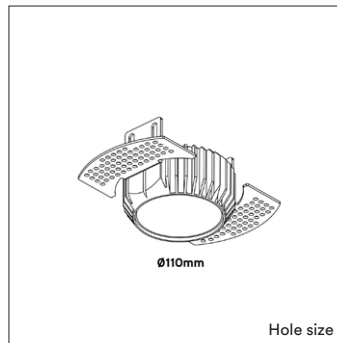

## OPTIONS

<b>OPTIONAL BEAM ANGLE</b>	 36° Art. no.: 4912.010.36.0
<b>ANTI-GLARE RING</b>	Black anti-glare ring <span style="float: right;">Included</span>
	White anti-glare ring Art. no.: 4912.922.99.3
	Gold anti-glare ring Art. no.: 4912.922.99.9
<b>GLASS</b>	Prismatic Art. no.: 4912.933.94.0
	Frosted Art. no.: 4912.933.90.0
	Striped Art. no.: 4912.933.96.0
<b>HONEYCOMB</b>	Art. no.: 4912.933.91.0
<b>DRIVER OPTIONS 350mA</b>	<b>On/off</b> 350mA 6-10W Art. no.: 0110.350.10.3
	<b>Phase cut</b> 350mA 1-7W Art. no.: 0107.350.20.2
	<b>DALI</b> 350mA 3-18W Art. no.: 0118.350.40.0 Max. 2 fixtures connected in serie per driver
<b>DRIVER OPTIONS 500mA</b>	<b>On/off</b> 500mA 6-10W Art. no.: 0110.500.10.0
	<b>Phase cut</b> 500mA 6-10W Art. no.: 0110.500.20.7
	<b>DALI</b> 500mA 4-18W Art. no.: 0118.500.40.0
<b>POWER CABLE OPTIONS</b> Connected to driver/fixture	Europlug 2000mm 2 X 0,75 Art. no.: 0502.075.20.0
	Wieland GST 18/3 male 2000mm 3 X 0,75 Art. no.: 0501.183.20.0
	Wieland T connector GST 18/3 200mm 3 X 0,75 Art. no.: 0500.183.20.0