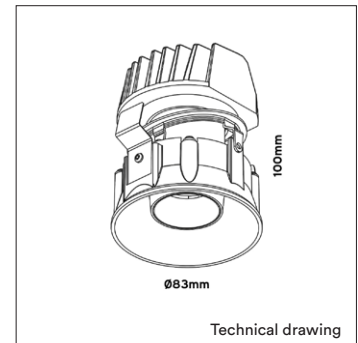

## OPTIONS

<b>OPTIONAL BEAM ANGLE</b>	 36° Art. no.: 4912.010.36.0
<b>ANTI-GLARE RING</b>	Black anti-glare ring <span style="float: right;">Included</span>
	White anti-glare ring Art. no.: 4912.922.99.3
	Gold anti-glare ring Art. no.: 4912.922.99.9
<b>GLASS</b>	Prismatic Art. no.: 4912.933.94.0
	Frosted Art. no.: 4912.933.90.0
	Striped Art. no.: 4912.933.96.0
<b>HONEYCOMB</b>	Art. no.: 4912.933.91.0
<b>DRIVER OPTIONS 350mA</b>	<b>On/off</b> 350mA 6-10W Art. no.: 0110.350.10.3
	<b>Phase cut</b> 350mA 1-7W Art. no.: 0107.350.20.2
	<b>DALI</b> 350mA 3-18W Art. no.: 0118.350.40.0 Max. 2 fixtures connected in serie per driver
<b>DRIVER OPTIONS 500mA</b>	<b>On/off</b> 500mA 6-10W Art. no.: 0110.500.10.0
	<b>Phase cut</b> 500mA 6-10W Art. no.: 0110.500.20.7
	<b>DALI</b> 500mA 4-18W Art. no.: 0118.500.40.0
<b>POWER CABLE OPTIONS</b> Connected to driver/fixture	Europlug 2000mm 2 X 0,75 Art. no.: 0502.075.20.0
	Wieland GST 18/3 male 2000mm 3 X 0,75 Art. no.: 0501.183.20.0
	Wieland T connector GST 18/3 200mm 3 X 0,75 Art. no.: 0500.183.20.0