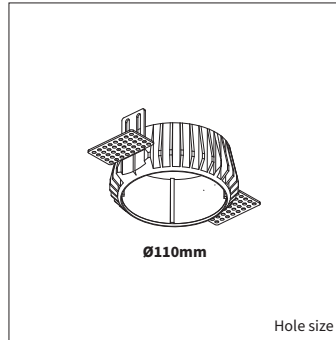

GHIBLI R TRIMLESS

PRODUCT MATERIAL	Die-cast Aluminium
LIGHT SOURCE	Bridgelux V8 Array
MODULE LIFETIME	Approx. 35.000 hours
DRIVER	Excluding driver, SELECT OPTION
COLORS (Δ)	<input checked="" type="radio"/> 35 = RAL 9003 white + RAL 9005 black <input type="radio"/> 5 = RAL 9005 black
BEAM ANGLE	26°
ADJUSTABLE	Yes - 0-20° - 360°
SIZE	Ø83 X 100mm

OPTIONS

OPTIONAL BEAM ANGLE	36° Art. no.: 4912.010.36.0
ANTI-GLARE RING	Black anti-glare ring Included
	White anti-glare ring Art. no.: 4912.922.99.3
	Gold anti-glare ring Art. no.: 4912.922.99.9
GLASS	Prismatic Art. no.: 4912.933.94.0
	Frosted Art. no.: 4912.933.90.0
	Striped Art. no.: 4912.933.96.0
HONEYCOMB	Art. no.: 4912.933.91.0
DRIVER OPTIONS 350mA	On/off 350mA 6-10W Art. no.: 0110.350.10.3
	Phase cut 350mA 5-10W Art. no.: 0110.350.30.1
	1/10V 350mA 5-10W Art. no.: 0110.350.30.1
	DALI 350mA 3-18W Art. no.: 0118.350.40.0 Max. 2 fixtures connected in serie per driver
DRIVER OPTIONS 500mA	On/off 500mA 6-10W Art. no.: 0110.500.10.0
	Phase cut 500mA 5-10W Art. no.: 0110.500.30.1
	1/10V 500mA 5-10W Art. no.: 0110.500.30.1
	DALI 500mA 4-18W Art. no.: 0118.500.40.0
POWER CABLE OPTIONS Connected to driver/fixture	Europlug 2000mm 2 X 0,75 Art. no.: 0502.075.20.0
	Wieland GST 18/3 male 2000mm 3 X 0,75 Art. no.: 0501.183.20.0
	Wieland T connector GST 18/3 200mm 3 X 0,75 Art. no.: 0500.183.20.0