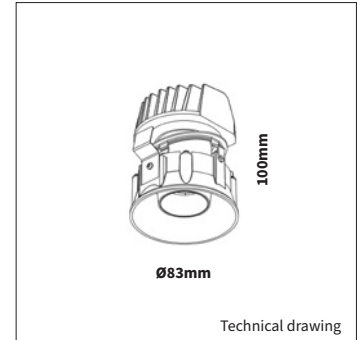

GHIBLI R TRIMLESS

PRODUCT MATERIAL	Die-cast Aluminium
LIGHT SOURCE	Bridgelux V8 Array
MODULE LIFETIME	Approx. 35.000 hours
DRIVER	Excluding driver, SELECT OPTION
COLORS (Δ)	<input checked="" type="radio"/> 35 = RAL 9003 white + RAL 9005 black <input type="radio"/> 5 = RAL 9005 black
BEAM ANGLE	26°
ADJUSTABLE	Yes - 0-20° - 360°
SIZE	Ø83 X 100mm

OPTIONS

OPTIONAL BEAM ANGLE	36° Art. no.: 4912.010.36.0
ANTI-GLARE RING	Black anti-glare ring Included
	White anti-glare ring Art. no.: 4912.922.99.3
	Gold anti-glare ring Art. no.: 4912.922.99.9
GLASS	Prismatic Art. no.: 4912.933.94.0
	Frosted Art. no.: 4912.933.90.0
	Striped Art. no.: 4912.933.96.0
HONEYCOMB	Art. no.: 4912.933.91.0
DRIVER OPTIONS 350mA	On/off 350mA 6-10W Art. no.: 0110.350.10.3
	Phase cut 350mA 5-10W Art. no.: 0110.350.30.1
	1/10V 350mA 5-10W Art. no.: 0110.350.30.1
	DALI 350mA 3-18W Art. no.: 0118.350.40.0 Max. 2 fixtures connected in serie per driver
DRIVER OPTIONS 500mA	On/off 500mA 6-10W Art. no.: 0110.500.10.0
	Phase cut 500mA 5-10W Art. no.: 0110.500.30.1
	1/10V 500mA 5-10W Art. no.: 0110.500.30.1
	DALI 500mA 4-18W Art. no.: 0118.500.40.0
POWER CABLE OPTIONS Connected to driver/fixture	Europlug 2000mm 2 X 0,75 Art. no.: 0502.075.20.0
	Wieland GST 18/3 male 2000mm 3 X 0,75 Art. no.: 0501.183.20.0
	Wieland T connector GST 18/3 200mm 3 X 0,75 Art. no.: 0500.183.20.0