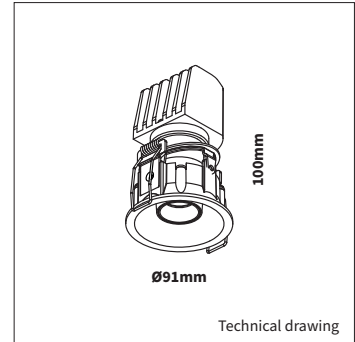

<b>PRODUCT MATERIAL</b>	Die-cast Aluminium
<b>LIGHT SOURCE</b>	Bridgelux V8 Array
<b>MODULE LIFETIME</b>	Approx. 35.000 hours
<b>DRIVER</b>	Excluding driver, <b>SELECT OPTION</b>
<b>COLORS (Δ)</b>	<ul style="list-style-type: none"> <li>● <b>35</b> = RAL 9003 white + RAL 9005 black</li> <li>● <b>5</b> = RAL 9005 black</li> <li>● <b>7</b> = RAL 7037 grey</li> </ul>
<b>BEAM ANGLE</b>	26°
<b>ADJUSTABLE</b>	Yes - 0-20° - 360°
<b>SIZE</b>	Ø91 X 100mm

**OPTIONS**

<b>OPTIONAL BEAM ANGLE</b>	36° Art. no.: 4912.010.36.0
<b>ANTI-GLARE RING</b>	Black anti-glare ring <span style="float: right;">Included</span>
	White anti-glare ring Art. no.: 4912.922.99.3
	Gold anti-glare ring Art. no.: 4912.922.99.9
<b>GLASS</b>	Prismatic Art. no.: 4912.933.94.0
	Frosted Art. no.: 4912.933.90.0
	Striped Art. no.: 4912.933.96.0
<b>HONEYCOMB</b>	Art. no.: 4912.933.91.0
<b>DRIVER OPTIONS 350mA</b>	<b>On/off</b> 350mA 6-10W Art. no.: 0110.350.10.3
	<b>Phase cut</b> 350mA 5-10W Art. no.: 0110.350.30.1
	<b>1/10V</b> 350mA 5-10W Art. no.: 0110.350.30.1
	<b>DALI</b> 350mA 3-18W Art. no.: 0118.350.40.0 <b>Max. 2 fixtures connected in serie per driver</b>
<b>DRIVER OPTIONS 500mA</b>	<b>On/off</b> 500mA 6-10W Art. no.: 0110.500.10.0
	<b>Phase cut</b> 500mA 5-10W Art. no.: 0110.500.30.1
	<b>1/10V</b> 500mA 5-10W Art. no.: 0110.500.30.1
	<b>DALI</b> 500mA 4-18W Art. no.: 0118.500.40.0
<b>POWER CABLE OPTIONS</b> Connected to driver/fixture	Europlug 2000mm 2 X 0,75 Art. no.: 0502.075.20.0
	Wieland GST 18/3 male 2000mm 3 X 0,75 Art. no.: 0501.183.20.0
	Wieland T connector GST 18/3 200mm 3 X 0,75 Art. no.: 0500.183.20.0