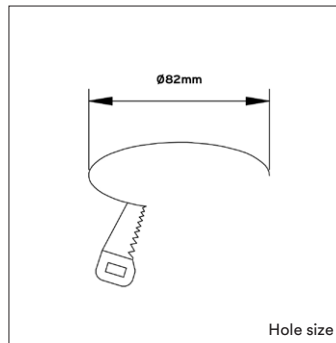

OPTIONS

OPTIONAL BEAM ANGLE	 Art. no.: 4912.010.36.0
ANTI-GLARE RING	Black anti-glare ring Included
	White anti-glare ring Art. no.: 4912.922.99.3
	Gold anti-glare ring Art. no.: 4912.922.99.9
GLASS	Prismatic Art. no.: 4912.933.94.0
	Frosted Art. no.: 4912.933.90.0
	Striped Art. no.: 4912.933.96.0
HONEYCOMB	Art. no.: 4912.933.91.0
DRIVER OPTIONS 350mA	On/off 350mA 6-10W Art. no.: 0110.350.10.3
	Phase cut 350mA 1-7W Art. no.: 0107.350.20.2
	DALI 350mA 3-18W Art. no.: 0118.350.40.0 Max. 2 fixtures connected in serie per driver
DRIVER OPTIONS 500mA	On/off 500mA 6-10W Art. no.: 0110.500.10.0
	Phase cut 500mA 6-10W Art. no.: 0110.500.20.7
	DALI 500mA 4-18W Art. no.: 0118.500.40.0
POWER CABLE OPTIONS Connected to driver/fixture	Europlug 2000mm 2 X 0,75 Art. no.: 0502.075.20.0
	Wieland GST 18/3 male 2000mm 3 X 0,75 Art. no.: 0501.183.20.0
	Wieland T connector GST 18/3 200mm 3 X 0,75 Art. no.: 0500.183.20.0