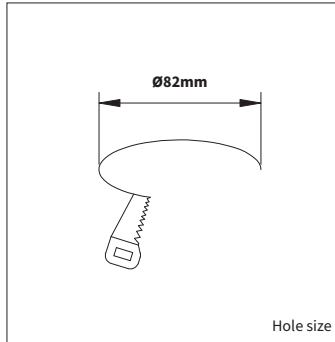

<b>PRODUCT MATERIAL</b>	Die-cast Aluminium
<b>LIGHT SOURCE</b>	Bridgelux V8 Array
<b>MODULE LIFETIME</b>	Approx. 35.000 hours
<b>DRIVER</b>	Excluding driver, <b>SELECT OPTION</b>
<b>COLORS (Δ)</b>	<ul style="list-style-type: none"> <li>● <b>35</b> = RAL 9003 white + RAL 9005 black</li> <li>● <b>5</b> = RAL 9005 black</li> <li>● <b>7</b> = RAL 7037 grey</li> </ul>
<b>BEAM ANGLE</b>	26°
<b>ADJUSTABLE</b>	Yes - 0-20° - 360°
<b>SIZE</b>	Ø91 X 100mm

**OPTIONS**

<b>OPTIONAL BEAM ANGLE</b>	36° Art. no.: 4912.010.36.0
<b>ANTI-GLARE RING</b>	Black anti-glare ring <span style="float: right;">Included</span>
	White anti-glare ring Art. no.: 4912.922.99.3
	Gold anti-glare ring Art. no.: 4912.922.99.9
<b>GLASS</b>	Prismatic Art. no.: 4912.933.94.0
	Frosted Art. no.: 4912.933.90.0
	Striped Art. no.: 4912.933.96.0
<b>HONEYCOMB</b>	Art. no.: 4912.933.91.0
<b>DRIVER OPTIONS 350mA</b>	<b>On/off</b> 350mA 6-10W Art. no.: 0110.350.10.3
	<b>Phase cut</b> 350mA 5-10W Art. no.: 0110.350.30.1
	<b>1/10V</b> 350mA 5-10W Art. no.: 0110.350.30.1
	<b>DALI</b> 350mA 3-18W Art. no.: 0118.350.40.0 <b>Max. 2 fixtures connected in serie per driver</b>
<b>DRIVER OPTIONS 500mA</b>	<b>On/off</b> 500mA 6-10W Art. no.: 0110.500.10.0
	<b>Phase cut</b> 500mA 5-10W Art. no.: 0110.500.30.1
	<b>1/10V</b> 500mA 5-10W Art. no.: 0110.500.30.1
	<b>DALI</b> 500mA 4-18W Art. no.: 0118.500.40.0
<b>POWER CABLE OPTIONS</b> Connected to driver/fixture	Europlug 2000mm 2 X 0,75 Art. no.: 0502.075.20.0
	Wieland GST 18/3 male 2000mm 3 X 0,75 Art. no.: 0501.183.20.0
	Wieland T connector GST 18/3 200mm 3 X 0,75 Art. no.: 0500.183.20.0