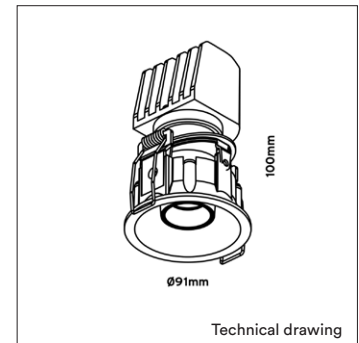

PRODUCT MATERIAL	Die-cast Aluminium
LIGHT SOURCE	Bridgelux V8 Array
MODULE LIFETIME	Approx. 50.000 hours
DRIVER	Excluding driver, SELECT OPTION
COLORS (Δ)	<ul style="list-style-type: none"> ● 35 = RAL 9003 white + RAL 9005 black ● 5 = RAL 9005 black ● 7 = RAL 7037 grey
BEAM ANGLE	 26°
ADJUSTABLE	Yes - 0-20° - 360°
SIZE	Ø91 X 100mm

OPTIONS

OPTIONAL BEAM ANGLE	 Art. no.: 4912.010.36.0
ANTI-GLARE RING	Black anti-glare ring Included
	White anti-glare ring Art. no.: 4912.922.99.3
	Gold anti-glare ring Art. no.: 4912.922.99.9
GLASS	Prismatic Art. no.: 4912.933.94.0
	Frosted Art. no.: 4912.933.90.0
	Striped Art. no.: 4912.933.96.0
HONEYCOMB	Art. no.: 4912.933.91.0
DRIVER OPTIONS 350mA	On/off 350mA 6-10W Art. no.: 0110.350.10.3
	Phase cut 350mA 1-7W Art. no.: 0107.350.20.2
	DALI 350mA 3-18W Art. no.: 0118.350.40.0 Max. 2 fixtures connected in serie per driver
DRIVER OPTIONS 500mA	On/off 500mA 6-10W Art. no.: 0110.500.10.0
	Phase cut 500mA 6-10W Art. no.: 0110.500.20.7
	DALI 500mA 4-18W Art. no.: 0118.500.40.0
POWER CABLE OPTIONS Connected to driver/fixture	Europlug 2000mm 2 X 0,75 Art. no.: 0502.075.20.0
	Wieland GST 18/3 male 2000mm 3 X 0,75 Art. no.: 0501.183.20.0
	Wieland T connector GST 18/3 200mm 3 X 0,75 Art. no.: 0500.183.20.0