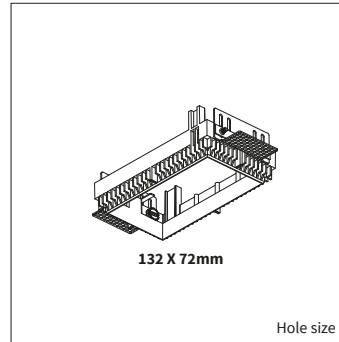

GHIBLI SQ MINI 2 TRIMLESS

PRODUCT MATERIAL	Die-cast aluminium
LIGHT SOURCE	Citizen CLU701
MODULE LIFETIME	Approx. 35.000 hours
DRIVER	Excluding driver, SELECT OPTION
COLORS (Δ)	○ 3 = RAL 9003 white ● 5 = RAL 9005 black
BEAM ANGLE	▲ 24°
ADJUSTABLE	Yes - 0-20° - 360°
SIZE	108 X 57 X 100mm

OPTIONS

OPTIONAL BEAM ANGLE	▲ 33° Art. no.: 2 X 4930.010.33.0 ▲ 44° Art. no.: 2 X 4930.010.44.0
ANTI-GLARE RING	Black anti-glare ring Included Gold anti-glare ring Art. no.: 2 X 4930.030.00.9
DRIVER OPTIONS	On/off 250mA 7-13W Art. no.: 2 X 0115.250.10.0 Phase cut 250mA 7-10W Art. no.: 2 X 0110.250.20.4 1/10V 250mA 1-14W Art. no.: 2 X 0114.250.30.0 DALI 250mA 6-13W Art. no.: 2 X 0114.250.40.1
POWER CABLE OPTIONS Connected to driver/fixture	Europlug 2000mm 2 X 0,75 Art. no.: 2 X 0502.075.20.0 Wieland GST 18/3 male 2000mm 3 X 0,75 Art. no.: 2 X 0501.183.20.0 Wieland T connector GST 18/3 200mm 3 X 0,75 Art. no.: 2 X 0500.183.20.0

ANTI-GLARE RING

INFORMATION

Always select a driver option and add the selected driver to your order. Full warranty only applies when fixture is purchased in combination with recommended driver.

Including recessed frame

ARTICLE NUMBER	LAMP TYPE	BRAND	LUMINOUS FLUX	OUTPUT POWER	MODULE EFFICIENCY	COLOR TEMPERATURE	CRI	TC LIFETIME	mA
4932.250.24.Δ	CLU701	CITIZEN	2 X 770lm	2 X 7,5W	102lm/W	2700K	>90	35.000 Hrs	250mA