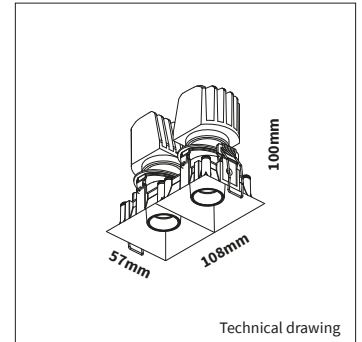

GHIBLI SQ MINI 2 TRIMLESS

PRODUCT MATERIAL	Die-cast aluminium
LIGHT SOURCE	Citizen CLU701
MODULE LIFETIME	Approx. 35.000 hours
DRIVER	Excluding driver, SELECT OPTION
COLORS (Δ)	○ 3 = RAL 9003 white ● 5 = RAL 9005 black
BEAM ANGLE	▲ 24°
ADJUSTABLE	Yes - 0-20° - 360°
SIZE	108 X 57 X 100mm

OPTIONS

OPTIONAL BEAM ANGLE	▲ 33° Art. no.: 2 X 4930.010.33.0 ▲ 44° Art. no.: 2 X 4930.010.44.0
ANTI-GLARE RING	Black anti-glare ring Included Gold anti-glare ring Art. no.: 2 X 4930.030.00.9
DRIVER OPTIONS	On/off 250mA 7-13W Art. no.: 2 X 0115.250.10.0 Phase cut 250mA 7-10W Art. no.: 2 X 0110.250.20.4 1/10V 250mA 1-14W Art. no.: 2 X 0114.250.30.0 DALI 250mA 6-13W Art. no.: 2 X 0114.250.40.1
POWER CABLE OPTIONS Connected to driver/fixture	Europlug 2000mm 2 X 0,75 Art. no.: 2 X 0502.075.20.0 Wieland GST 18/3 male 2000mm 3 X 0,75 Art. no.: 2 X 0501.183.20.0 Wieland T connector GST 18/3 200mm 3 X 0,75 Art. no.: 2 X 0500.183.20.0

ANTI-GLARE RING

INFORMATION

Always select a driver option and add the selected driver to your order. Full warranty only applies when fixture is purchased in combination with recommended driver.

Including recessed frame

ARTICLE NUMBER	LAMP TYPE	BRAND	LUMINOUS FLUX	OUTPUT POWER	MODULE EFFICIENCY	COLOR TEMPERATURE	CRI	TC LIFETIME	mA
4932.250.24.Δ	CLU701	CITIZEN	2 X 770lm	2 X 7,5W	102lm/W	2700K	>90	35.000 Hrs	250mA