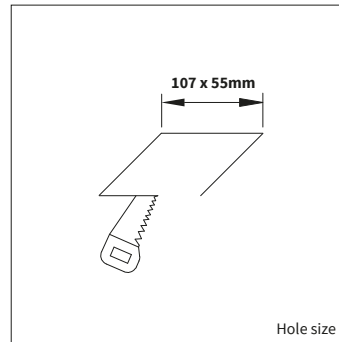

GHIBLI SQ MINI 2

PRODUCT MATERIAL	Die-cast aluminium
LIGHT SOURCE	Citizen CLU701
MODULE LIFETIME	Approx. 35.000 hours
DRIVER	Excluding driver, SELECT OPTION
COLORS (Δ)	○ 3 = RAL 9003 white ● 5 = RAL 9005 black
BEAM ANGLE	24°
ADJUSTABLE	Yes - 0-20° - 360°
SIZE	115 X 63 X 100mm

OPTIONS

OPTIONAL BEAM ANGLE	33° Art. no.: 2 X 4930.010.33.0
	44° Art. no.: 2 X 4930.010.44.0
ANTI-GLARE RING	Black anti-glare ring Included
	Gold anti-glare ring Art. no.: 2 X 4930.030.00.9
DRIVER OPTIONS	On/off 250mA 7-13W Art. no.: 2 X 0115.250.10.0
	Phase cut 250mA 7-10W Art. no.: 2 X 0110.250.20.4
	1/10V 250mA 1-14W Art. no.: 2 X 0114.250.30.0
	DALI 250mA 6-13W Art. no.: 2 X 0114.250.40.1
POWER CABLE OPTIONS Connected to driver/fixture	Europlug 2000mm 2 X 0,75 Art. no.: 2 X 0502.075.20.0
	Wieland GST 18/3 male 2000mm 3 X 0,75 Art. no.: 2 X 0501.183.20.0
	Wieland T connector GST 18/3 200mm 3 X 0,75 Art. no.: 2 X 0500.183.20.0