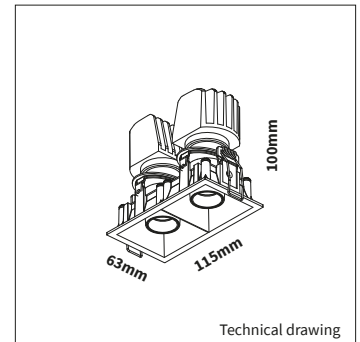

GHIBLI SQ MINI 2

PRODUCT MATERIAL	Die-cast aluminium
LIGHT SOURCE	Citizen CLU701
MODULE LIFETIME	Approx. 35.000 hours
DRIVER	Excluding driver, SELECT OPTION
COLORS (Δ)	○ 3 = RAL 9003 white ● 5 = RAL 9005 black
BEAM ANGLE	24°
ADJUSTABLE	Yes - 0-20° - 360°
SIZE	115 X 63 X 100mm

OPTIONS

OPTIONAL BEAM ANGLE	33° Art. no.: 2 X 4930.010.33.0
	44° Art. no.: 2 X 4930.010.44.0
ANTI-GLARE RING	Black anti-glare ring Included
	Gold anti-glare ring Art. no.: 2 X 4930.030.00.9
DRIVER OPTIONS	On/off 250mA 7-13W Art. no.: 2 X 0115.250.10.0
	Phase cut 250mA 7-10W Art. no.: 2 X 0110.250.20.4
	1/10V 250mA 1-14W Art. no.: 2 X 0114.250.30.0
	DALI 250mA 6-13W Art. no.: 2 X 0114.250.40.1
POWER CABLE OPTIONS Connected to driver/fixture	Europlug 2000mm 2 X 0,75 Art. no.: 2 X 0502.075.20.0
	Wieland GST 18/3 male 2000mm 3 X 0,75 Art. no.: 2 X 0501.183.20.0
	Wieland T connector GST 18/3 200mm 3 X 0,75 Art. no.: 2 X 0500.183.20.0