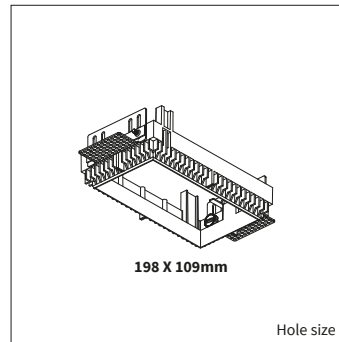

GHIBLI SQ 2 TRIMLESS

PRODUCT MATERIAL	Die-cast aluminium
LIGHT SOURCE	Bridgelux V8 Array
MODULE LIFETIME	Approx. 35.000 hours
DRIVER	Excluding driver, SELECT OPTION
COLORS (Δ)	<ul style="list-style-type: none"> ● 35 = RAL 9003 white + RAL 9005 black ● 5 = RAL 9005 black ● 7 = RAL 7037 grey
BEAM ANGLE	26°
ADJUSTABLE	Yes - 0-20° - 360°
SIZE	191 X 84 X 100mm

OPTIONS

OPTIONAL BEAM ANGLE	36° Art. no.: 2 X 4912.010.36.0
ANTI-GLARE RING	Black anti-glare ring Included
	White anti-glare ring Art. no.: 2 X 4912.922.99.3
	Gold anti-glare ring Art. no.: 2 X 4912.922.99.9
GLASS	Prismatic Art. no.: 2 X 4912.933.94.0
	Frosted Art. no.: 2 X 4912.933.90.0
	Striped Art. no.: 2 X 4912.933.96.0
HONEYCOMB	Art. no.: 2 X 4912.933.91.0
DRIVER OPTIONS 350mA	On/off 350mA 11-16W Art. no.: 0116.350.10.3
	Phase cut 350mA 6-13W Art. no.: 0113.350.20.1
	1/10V 350mA 5-10W Art. no.: 2 X 0110.350.30.1
	DALI 350mA 3-18W Art. no.: 0118.350.40.0
DRIVER OPTIONS 500mA	On/off 500mA 16-23W Art. no.: 0123.500.10.1
	Phase cut 500mA 8-20W Art. no.: 0120.500.20.0
	1/10V 500mA 13-20W Art. no.: 0120.500.30.4
	DALI 500mA 12-27W Art. no.: 0136.500.40.0
POWER CABLE OPTIONS Connected to driver/fixture	Europlug 2000mm 2 X 0,75 Art. no.: 0502.075.20.0
	Wieland GST 18/3 male 2000mm 3 X 0,75 Art. no.: 0501.183.20.0
	Wieland T connector GST 18/3 200mm 3 X 0,75 Art. no.: 0500.183.20.0