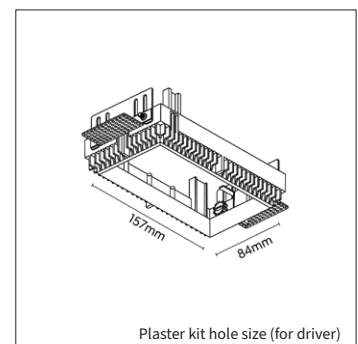

OPTIONS

| | |
|---|--|
| OPTIONAL BEAM ANGLE |  36° Art. no.: 2 X 4912.010.36.0 |
| ANTI-GLARE RING | Black Included |
| | White Art. no.: 2 X 4912.922.99.3 |
| | Gold Art. no.: 2 X 4912.922.99.9 |
| GLASS | Prismatic Art. no.: 2 X 4912.933.94.0 |
| | Frosted Art. no.: 2 X 4912.933.90.0 |
| | Striped Art. no.: 2 X 4912.933.96.0 |
| HONEYCOMB | Art. no.: 2 X 4912.933.91.0 |
| DRIVER OPTIONS 350mA | On/off 350mA 11-16W Art. no.: 0116.350.10.3 |
| | Phase cut 350mA 6-13W Art. no.: 0113.350.20.1 |
| | DALI 350mA 3-18W Art. no.: 0118.350.40.0 |
| DRIVER OPTIONS 500mA | On/off 500mA 16-23W Art. no.: 0123.500.10.1 |
| | Phase cut 500mA 8-20W Art. no.: 0120.500.20.0 |
| | 1/10V 500mA 13-20W Art. no.: 0120.500.30.4 |
| | DALI 500mA 12-27W Art. no.: 0136.500.40.0 |
| POWER CABLE OPTIONS Connected to driver/fixture | Europlug 2000mm 2 X 0,75 Art. no.: 0502.075.20.0 |
| | Wieland GST 18/3 male 2000mm 3 X 0,75 Art. no.: 0501.183.20.0 |
| | Wieland T connector GST 18/3 200mm 3 X 0,75 Art. no.: 0500.183.20.0 |

ANTI-GLARE RING

GLASS

INFORMATION

Including plaster kit

Always select a driver option and add the selected driver to your order.

 Pay attention to the inner size (157 X 84mm) of the plaster kit, as the chosen driver needs to fit through this hole.