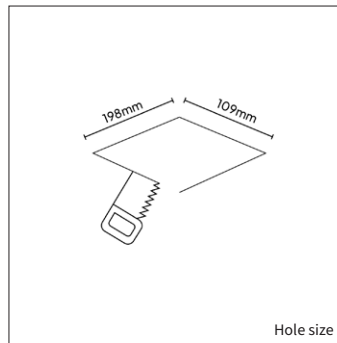

| | |
|-------------------------|--|
| PRODUCT MATERIAL | Die-cast aluminium |
| LIGHT SOURCE | Bridgelux V8 Array |
| MODULE LIFETIME | Approx. 50.000 hours |
| DRIVER | Excluding driver, SELECT OPTION |
| COLORS (Δ) | <ul style="list-style-type: none"> ● 35 = RAL 9003 white + RAL 9005 black ● 5 = RAL 9005 black ● 7 = RAL 7037 grey |
| BEAM ANGLE |  26° |
| ADJUSTABLE | Yes - 0-20° - 360° |
| SIZE | 191 X 84 X 100mm |

OPTIONS

| | |
|---|--|
| OPTIONAL BEAM ANGLE |  36° Art. no.: 2 X 4912.010.36.0 |
| ANTI-GLARE RING | Black Included |
| | White Art. no.: 2 X 4912.922.99.3 |
| | Gold Art. no.: 2 X 4912.922.99.9 |
| GLASS | Prismatic Art. no.: 2 X 4912.933.94.0 |
| | Frosted Art. no.: 2 X 4912.933.90.0 |
| | Striped Art. no.: 2 X 4912.933.96.0 |
| HONEYCOMB | Art. no.: 2 X 4912.933.91.0 |
| DRIVER OPTIONS 350mA | On/off 350mA 11-16W Art. no.: 0116.350.10.3 |
| | Phase cut 350mA 6-13W Art. no.: 0113.350.20.1 |
| | DALI 350mA 3-18W Art. no.: 0118.350.40.0 |
| DRIVER OPTIONS 500mA | On/off 500mA 16-23W Art. no.: 0123.500.10.1 |
| | Phase cut 500mA 8-20W Art. no.: 0120.500.20.0 |
| | 1/10V 500mA 13-20W Art. no.: 0120.500.30.4 |
| | DALI 500mA 12-27W Art. no.: 0136.500.40.0 |
| POWER CABLE OPTIONS Connected to driver/fixture | Europlug 2000mm 2 X 0,75 Art. no.: 0502.075.20.0 |
| | Wieland GST 18/3 male 2000mm 3 X 0,75 Art. no.: 0501.183.20.0 |
| | Wieland T connector GST 18/3 200mm 3 X 0,75 Art. no.: 0500.183.20.0 |

ANTI-GLARE RING

GLASS

INFORMATION

Including plaster kit

Always select a driver option and add the selected driver to your order.

 Pay attention to the inner size (157 X 84mm) of the plaster kit, as the chosen driver needs to fit through this hole.