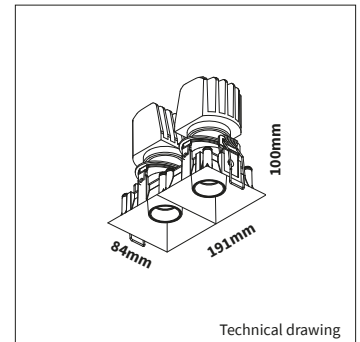

OPTIONS

OPTIONAL BEAM ANGLE	36° Art. no.: 2 X 4912.010.36.0
ANTI-GLARE RING	Black anti-glare ring Included
	White anti-glare ring Art. no.: 2 X 4912.922.99.3
	Gold anti-glare ring Art. no.: 2 X 4912.922.99.9
GLASS	Prismatic Art. no.: 2 X 4912.933.94.0
	Frosted Art. no.: 2 X 4912.933.90.0
	Striped Art. no.: 2 X 4912.933.96.0
HONEYCOMB	Art. no.: 2 X 4912.933.91.0
DRIVER OPTIONS 350mA	On/off 350mA 11-16W Art. no.: 0116.350.10.3
	Phase cut 350mA 6-13W Art. no.: 0113.350.20.1
	1/10V 350mA 5-10W Art. no.: 2 X 0110.350.30.1
	DALI 350mA 3-18W Art. no.: 0118.350.40.0
DRIVER OPTIONS 500mA	On/off 500mA 16-23W Art. no.: 0123.500.10.1
	Phase cut 500mA 8-20W Art. no.: 0120.500.20.0
	1/10V 500mA 13-20W Art. no.: 0120.500.30.4
	DALI 500mA 12-27W Art. no.: 0136.500.40.0
POWER CABLE OPTIONS Connected to driver/fixture	Europlug 2000mm 2 X 0,75 Art. no.: 0502.075.20.0
	Wieland GST 18/3 male 2000mm 3 X 0,75 Art. no.: 0501.183.20.0
	Wieland T connector GST 18/3 200mm 3 X 0,75 Art. no.: 0500.183.20.0