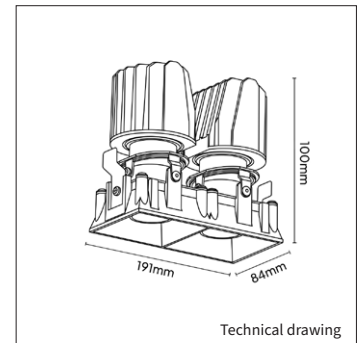

| | |
|-------------------------|--|
| PRODUCT MATERIAL | Die-cast aluminium |
| LIGHT SOURCE | Bridgelux V8 Array |
| MODULE LIFETIME | Approx. 50.000 hours |
| DRIVER | Excluding driver, SELECT OPTION |
| COLORS (Δ) | <ul style="list-style-type: none"> ● 35 = RAL 9003 white + RAL 9005 black ● 5 = RAL 9005 black ● 7 = RAL 7037 grey |
| BEAM ANGLE |  26° |
| ADJUSTABLE | Yes - 0-20° - 360° |
| SIZE | 191 X 84 X 100mm |

OPTIONS

| | |
|---|--|
| OPTIONAL BEAM ANGLE |  36° Art. no.: 2 X 4912.010.36.0 |
| ANTI-GLARE RING | Black Included |
| | White Art. no.: 2 X 4912.922.99.3 |
| | Gold Art. no.: 2 X 4912.922.99.9 |
| GLASS | Prismatic Art. no.: 2 X 4912.933.94.0 |
| | Frosted Art. no.: 2 X 4912.933.90.0 |
| | Striped Art. no.: 2 X 4912.933.96.0 |
| HONEYCOMB | Art. no.: 2 X 4912.933.91.0 |
| DRIVER OPTIONS 350mA | On/off 350mA 11-16W Art. no.: 0116.350.10.3 |
| | Phase cut 350mA 6-13W Art. no.: 0113.350.20.1 |
| | DALI 350mA 3-18W Art. no.: 0118.350.40.0 |
| DRIVER OPTIONS 500mA | On/off 500mA 16-23W Art. no.: 0123.500.10.1 |
| | Phase cut 500mA 8-20W Art. no.: 0120.500.20.0 |
| | 1/10V 500mA 13-20W Art. no.: 0120.500.30.4 |
| | DALI 500mA 12-27W Art. no.: 0136.500.40.0 |
| POWER CABLE OPTIONS Connected to driver/fixture | Europlug 2000mm 2 X 0,75 Art. no.: 0502.075.20.0 |
| | Wieland GST 18/3 male 2000mm 3 X 0,75 Art. no.: 0501.183.20.0 |
| | Wieland T connector GST 18/3 200mm 3 X 0,75 Art. no.: 0500.183.20.0 |

ANTI-GLARE RING

GLASS

INFORMATION

Including plaster kit

Always select a driver option and add the selected driver to your order.

 Pay attention to the inner size (157 X 84mm) of the plaster kit, as the chosen driver needs to fit through this hole.