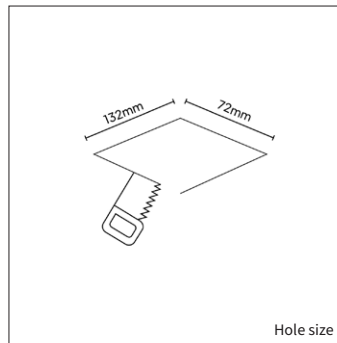

KEYLIGHT

GIBLI SQ MINI 2 TRIMLESS

PRODUCT MATERIAL	Die-cast aluminium
LIGHT SOURCE	Citizen CLU701
MODULE LIFETIME	Approx. 35.000 hours
DRIVER	Excluding driver, SELECT OPTION
COLORS (Δ)	<input type="radio"/> 3 = RAL 9003 white <input checked="" type="radio"/> 5 = RAL 9005 black
BEAM ANGLE	 24°
ADJUSTABLE	Yes - 0-20° - 360°
SIZE	108 X 57 X 100mm

OPTIONS

OPTIONAL BEAM ANGLE	 33° Art. no.: 2X4930.010.33.0
	 44° Art. no.: 2X4930.010.44.0
ANTI-GLARE RING	Black Included
	Gold Art. no.: 2X4930.030.00.9
DRIVER OPTIONS	On/off 250mA 6-10W Art. no.: 2X0115.250.10.0
	Phase cut 250mA 7-10W Art. no.: 2X0110.250.20.4
	1/10V 250mA 1-14W Art. no.: 2X0114.250.30.0
	DALI 250mA 6-13W Art. no.: 2X0114.250.40.1
POWER CABLE OPTIONS Connected to driver/fixture	Europlug 2000mm 2X0,75 Art. no.: 2X0502.075.20.0
	Wieland GST18/3 male 2000mm 3X0,75 Art. no.: 2X0501.183.20.0
	Wieland T connector GST18/3 200mm 3X0,75 Art. no.: 2X0500.183.20.0

INFORMATION

Including plaster kit

Always select a driver option and add the selected driver to your order.

 Pay attention at the inner size (Ø55mm) of the plaster kit, as the chosen driver needs to fit through this hole.