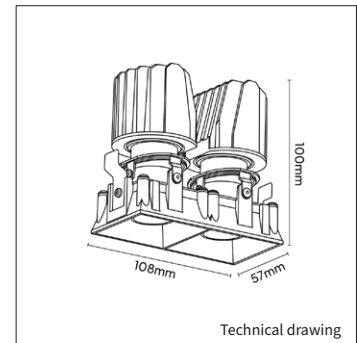

OPTIONS

OPTIONAL BEAM ANGLE	 33° Art. no.: 2X4930.010.33.0
	 44° Art. no.: 2X4930.010.44.0
ANTI-GLARE RING	Black Included
	Gold Art. no.: 2X4930.030.00.9
DRIVER OPTIONS	On/off 250mA 6-10W Art. no.: 2X0115.250.10.0
	Phase cut 250mA 7-10W Art. no.: 2X0110.250.20.4
	1/10V 250mA 1-14W Art. no.: 2X0114.250.30.0
	DALI 250mA 6-13W Art. no.: 2X0114.250.40.1
POWER CABLE OPTIONS Connected to driver/fixture	Europlug 2000mm 2X0,75 Art. no.: 2X0502.075.20.0
	Wieland GST18/3 male 2000mm 3X0,75 Art. no.: 2X0501.183.20.0
	Wieland T connector GST18/3 200mm 3X0,75 Art. no.: 2X0500.183.20.0

INFORMATION

Including plaster kit

Always select a driver option and add the selected driver to your order.

 Pay attention at the inner size (Ø55mm) of the plaster kit, as the chosen driver needs to fit through this hole.