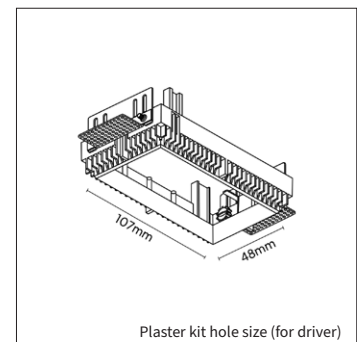

ANTI-GLARE RING

ARTICLE NUMBER	LAMP TYPE	BRAND	LUMINOUS FLUX	OUTPUT POWER	MODULE EFFICIENCY	COLOR TEMPERATURE	CRI	TC LIFETIME	mA

Δ See colors

4932.250.24.Δ	CLU701	CITIZEN	2X770lm	2X7,5W	102lm/W	2700K	>90	35.000 Hrs	250mA

Keylight International reserves the right to modify or change technical, construction or LED specifications due to continuous improvements of our products and light sources.