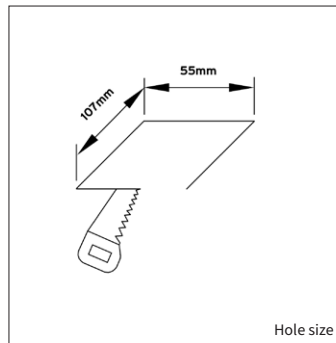

**OPTIONS**

<b>OPTIONAL BEAM ANGLE</b>	 33° Art. no.: 2 X 4930.010.33.0
	 44° Art. no.: 2 X 4930.010.44.0
<b>ANTI-GLARE RING</b>	Black anti-glare ring <span style="float: right;">Included</span>
	Gold anti-glare ring Art. no.: 2 X 4930.030.00.9
<b>DRIVER OPTIONS</b>	<b>On/off</b> 250mA 6-10W Art. no.: 2 X 0115.250.10.0
	<b>Phase cut</b> 250mA 7-10W Art. no.: 2 X 0110.250.20.4
	<b>1/10V</b> 250mA 1-14W Art. no.: 2 X 0114.250.30.0
	<b>DALI</b> 250mA 6-13W Art. no.: 2 X 0114.250.40.1
<b>POWER CABLE OPTIONS</b> Connected to driver/fixture	Europlug 2000mm 2 X 0,75 Art. no.: 2 X 0502.075.20.0
	Wieland GST 18/3 male 2000mm 3 X 0,75 Art. no.: 2 X 0501.183.20.0
	Wieland T connector GST 18/3 200mm 3 X 0,75 Art. no.: 2 X 0500.183.20.0