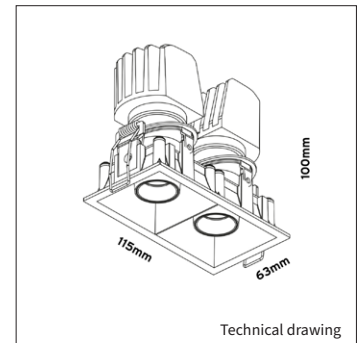

**OPTIONS**

<b>OPTIONAL BEAM ANGLE</b>	 33° Art. no.: 2 X 4930.010.33.0
	 44° Art. no.: 2 X 4930.010.44.0
<b>ANTI-GLARE RING</b>	Black anti-glare ring <span style="float: right;">Included</span>
	Gold anti-glare ring Art. no.: 2 X 4930.030.00.9
<b>DRIVER OPTIONS</b>	<b>On/off</b> 250mA 6-10W Art. no.: 2 X 0115.250.10.0
	<b>Phase cut</b> 250mA 7-10W Art. no.: 2 X 0110.250.20.4
	<b>1/10V</b> 250mA 1-14W Art. no.: 2 X 0114.250.30.0
	<b>DALI</b> 250mA 6-13W Art. no.: 2 X 0114.250.40.1
<b>POWER CABLE OPTIONS</b> Connected to driver/fixture	Europlug 2000mm 2 X 0,75 Art. no.: 2 X 0502.075.20.0
	Wieland GST 18/3 male 2000mm 3 X 0,75 Art. no.: 2 X 0501.183.20.0
	Wieland T connector GST 18/3 200mm 3 X 0,75 Art. no.: 2 X 0500.183.20.0