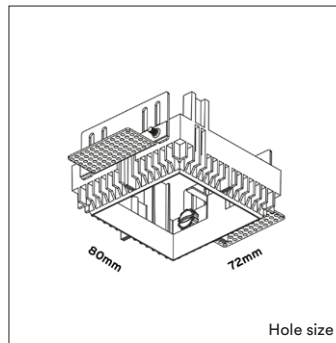

## OPTIONS

<b>OPTIONAL BEAM ANGLE</b>	 Art. no.: 4930.010.33.0
	 Art. no.: 4930.010.44.0
<b>ANTI-GLARE RING</b>	Black anti-glare ring <span style="float: right;">Included</span>
	Gold anti-glare ring Art. no.: 4930.030.00.9
<b>DRIVER OPTIONS</b>	<b>On/off</b> 250mA 6-10W Art. no.: 0115.250.10.0
	<b>Phase cut</b> 250mA 7-10W Art. no.: 0110.250.20.4
	<b>1/10V</b> 250mA 1-14W Art. no.: 0114.250.30.0
	<b>DALI</b> 250mA 6-13W Art. no.: 0114.250.40.1
<b>POWER CABLE OPTIONS</b> Connected to driver/fixture	Europlug 2000mm 2 X 0,75 Art. no.: 0502.075.20.0
	Wieland GST 18/3 male 2000mm 3 X 0,75 Art. no.: 0501.183.20.0
	Wieland T connector GST 18/3 200mm 3 X 0,75 Art. no.: 0500.183.20.0