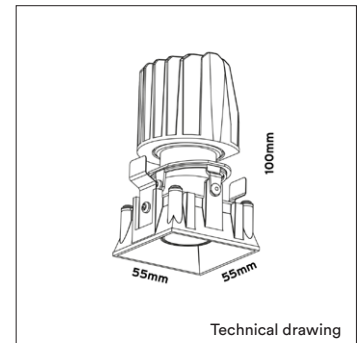

## OPTIONS

<b>OPTIONAL BEAM ANGLE</b>	 Art. no.: 4930.010.33.0
	 Art. no.: 4930.010.44.0
<b>ANTI-GLARE RING</b>	Black anti-glare ring <span style="float: right;">Included</span>
	Gold anti-glare ring Art. no.: 4930.030.00.9
<b>DRIVER OPTIONS</b>	<b>On/off</b> 250mA 6-10W Art. no.: 0115.250.10.0
	<b>Phase cut</b> 250mA 7-10W Art. no.: 0110.250.20.4
	<b>1/10V</b> 250mA 1-14W Art. no.: 0114.250.30.0
	<b>DALI</b> 250mA 6-13W Art. no.: 0114.250.40.1
<b>POWER CABLE OPTIONS</b> Connected to driver/fixture	Europlug 2000mm 2 X 0,75 Art. no.: 0502.075.20.0
	Wieland GST 18/3 male 2000mm 3 X 0,75 Art. no.: 0501.183.20.0
	Wieland T connector GST 18/3 200mm 3 X 0,75 Art. no.: 0500.183.20.0