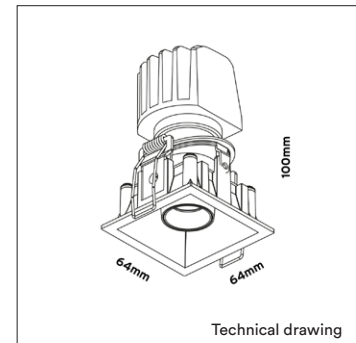

OPTIONS

OPTIONAL BEAM ANGLE	Art. no.: 4930.010.33.0
	Art. no.: 4930.010.44.0
ANTI-GLARE RING	Black anti-glare ring Included
	Gold anti-glare ring Art. no.: 4930.030.00.9
DRIVER OPTIONS	On/off 250mA 6-10W Art. no.: 0115.250.10.0
	Phase cut 250mA 7-10W Art. no.: 0110.250.20.4
	1/10V 250mA 1-14W Art. no.: 0114.250.30.0
	DALI 250mA 6-13W Art. no.: 0114.250.40.1
POWER CABLE OPTIONS Connected to driver/fixture	Europlug 2000mm 2 X 0,75 Art. no.: 0502.075.20.0
	Wieland GST 18/3 male 2000mm 3 X 0,75 Art. no.: 0501.183.20.0
	Wieland T connector GST 18/3 200mm 3 X 0,75 Art. no.: 0500.183.20.0