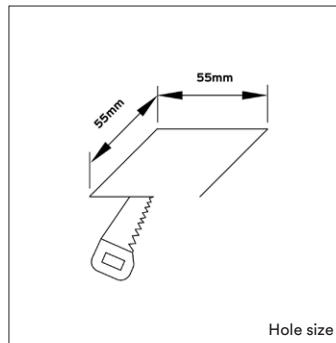

PRODUCT MATERIAL	Die-cast aluminium
LIGHT SOURCE	Citizen CLU701
MODULE LIFETIME	Approx. 35.000 hours
DRIVER	Excluding driver, SELECT OPTION
COLORS (Δ)	<input type="radio"/> 3 = RAL 9003 white <input checked="" type="radio"/> 5 = RAL 9005 black
BEAM ANGLE	24°
ADJUSTABLE	Yes - 0-20° - 360°
SIZE	64 X 64 X 100mm

OPTIONS

OPTIONAL BEAM ANGLE	Art. no.: 4930.010.33.0
	Art. no.: 4930.010.44.0
ANTI-GLARE RING	Black anti-glare ring Included
	Gold anti-glare ring Art. no.: 4930.030.00.9
DRIVER OPTIONS	On/off 250mA 6-10W Art. no.: 0115.250.10.0
	Phase cut 250mA 7-10W Art. no.: 0110.250.20.4
	1/10V 250mA 1-14W Art. no.: 0114.250.30.0
	DALI 250mA 6-13W Art. no.: 0114.250.40.1
POWER CABLE OPTIONS Connected to driver/fixture	Europlug 2000mm 2 X 0,75 Art. no.: 0502.075.20.0
	Wieland GST 18/3 male 2000mm 3 X 0,75 Art. no.: 0501.183.20.0
	Wieland T connector GST 18/3 200mm 3 X 0,75 Art. no.: 0500.183.20.0