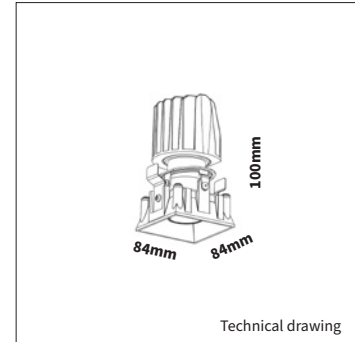

# GHIBLI SQ TRIMLESS

<b>PRODUCT MATERIAL</b>	Die-cast aluminium
<b>LIGHT SOURCE</b>	Bridgelux V8 Array
<b>MODULE LIFETIME</b>	Approx. 35.000 hours
<b>DRIVER</b>	Excluding driver, <b>SELECT OPTION</b>
<b>COLORS (Δ)</b>	<ul style="list-style-type: none"> <li>● <b>35</b> = RAL 9003 white + RAL 9005 black</li> <li>● <b>5</b> = RAL 9005 black</li> <li>● <b>7</b> = RAL 7037 grey</li> </ul>
<b>BEAM ANGLE</b>	26°
<b>ADJUSTABLE</b>	Yes - 0-20° - 360°
<b>SIZE</b>	84 X 84 X 100mm

## OPTIONS

<b>OPTIONAL BEAM ANGLE</b>	36° Art. no.: 4912.010.36.0
<b>ANTI-GLARE RING</b>	Black anti-glare ring <span style="float: right;">Included</span>
	White anti-glare ring Art. no.: 4912.922.99.3
	Gold anti-glare ring Art. no.: 4912.922.99.9
<b>GLASS</b>	Prismatic Art. no.: 4912.933.94.0
	Frosted Art. no.: 4912.933.90.0
	Striped art. no.: 4912.933.96.0
<b>HONEYCOMB</b>	Art. no.: 4912.933.91.0
<b>DRIVER OPTIONS 350mA</b>	<b>On/off</b> 350mA 6-10W Art. no.: 0110.350.10.3
	<b>Phase cut</b> 350mA 5-10W Art. no.: 0110.350.30.1
	<b>1/10V</b> 350mA 5-10W Art. no.: 0110.350.30.1
	<b>DALI</b> 350mA 3-18W Art. no.: 0118.350.40.0 <b>Max. 2 fixtures connected in serie per driver</b>
<b>DRIVER OPTIONS 500mA</b>	<b>On/off</b> 500mA 6-10W Art. no.: 0110.500.10.0
	<b>Phase cut</b> 500mA 5-10W Art. no.: 0110.500.30.1
	<b>1/10V</b> 500mA 5-10W Art. no.: 0110.500.30.1
	<b>DALI</b> 500mA 4-18W Art. no.: 0118.500.40.0
<b>POWER CABLE OPTIONS</b> Connected to driver/fixture	Europlug 2000mm 2 X 0,75 Art. no.: 0502.075.20.0
	Wieland GST 18/3 male 2000mm 3 X 0,75 Art. no.: 0501.183.20.0
	Wieland T connector GST 18/3 200mm 3 X 0,75 Art. no.: 0500.183.20.0