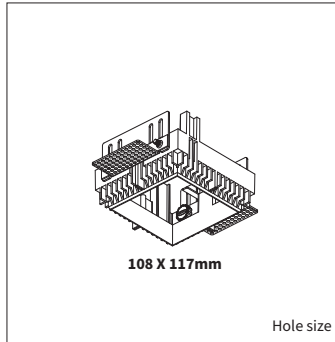

# GHIBLI SQ TRIMLESS

<b>PRODUCT MATERIAL</b>	Die-cast aluminium
<b>LIGHT SOURCE</b>	Bridgelux V8 Array
<b>MODULE LIFETIME</b>	Approx. 35.000 hours
<b>DRIVER</b>	Excluding driver, <b>SELECT OPTION</b>
<b>COLORS (Δ)</b>	<ul style="list-style-type: none"> <li>● <b>35</b> = RAL 9003 white + RAL 9005 black</li> <li>● <b>5</b> = RAL 9005 black</li> <li>● <b>7</b> = RAL 7037 grey</li> </ul>
<b>BEAM ANGLE</b>	26°
<b>ADJUSTABLE</b>	Yes - 0-20° - 360°
<b>SIZE</b>	84 X 84 X 100mm

## OPTIONS

<b>OPTIONAL BEAM ANGLE</b>	36° Art. no.: 4912.010.36.0
<b>ANTI-GLARE RING</b>	Black anti-glare ring <span style="float: right;">Included</span>
	White anti-glare ring Art. no.: 4912.922.99.3
	Gold anti-glare ring Art. no.: 4912.922.99.9
<b>GLASS</b>	Prismatic Art. no.: 4912.933.94.0
	Frosted Art. no.: 4912.933.90.0
	Striped art. no.: 4912.933.96.0
<b>HONEYCOMB</b>	Art. no.: 4912.933.91.0
<b>DRIVER OPTIONS 350mA</b>	<b>On/off</b> 350mA 6-10W Art. no.: 0110.350.10.3
	<b>Phase cut</b> 350mA 5-10W Art. no.: 0110.350.30.1
	<b>1/10V</b> 350mA 5-10W Art. no.: 0110.350.30.1
	<b>DALI</b> 350mA 3-18W Art. no.: 0118.350.40.0 <b>Max. 2 fixtures connected in serie per driver</b>
<b>DRIVER OPTIONS 500mA</b>	<b>On/off</b> 500mA 6-10W Art. no.: 0110.500.10.0
	<b>Phase cut</b> 500mA 5-10W Art. no.: 0110.500.30.1
	<b>1/10V</b> 500mA 5-10W Art. no.: 0110.500.30.1
	<b>DALI</b> 500mA 4-18W Art. no.: 0118.500.40.0
<b>POWER CABLE OPTIONS</b> Connected to driver/fixture	Europlug 2000mm 2 X 0,75 Art. no.: 0502.075.20.0
	Wieland GST 18/3 male 2000mm 3 X 0,75 Art. no.: 0501.183.20.0
	Wieland T connector GST 18/3 200mm 3 X 0,75 Art. no.: 0500.183.20.0