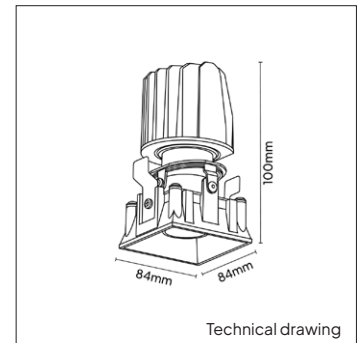

PRODUCT MATERIAL	Die-cast aluminium
LIGHT SOURCE	Bridgelux V8 Array
MODULE LIFETIME	Approx. 50.000 hours
DRIVER	Excluding driver, SELECT OPTION
COLORS (Δ)	<ul style="list-style-type: none"> ● 35 = RAL 9003 white + RAL 9005 black ● 5 = RAL 9005 black ● 7 = RAL 7037 grey
BEAM ANGLE	 26°
ADJUSTABLE	Yes - 0-20° - 360°
SIZE	84 X 84 X 100mm

OPTIONS

OPTIONAL BEAM ANGLE	 Art. no.: 4912.010.36.0
ANTI-GLARE RING	Black Included
	White Art. no.: 4912.922.99.3
	Gold Art. no.: 4912.922.99.9
GLASS	Prismatic Art. no.: 4912.933.94.0
	Frosted Art. no.: 4912.933.90.0
	Striped art. no.: 4912.933.96.0
HONEYCOMB	Art. no.: 4912.933.91.0
DRIVER OPTIONS 350mA	On/off 350mA 6-10W Art. no.: 0110.350.10.3
	Phase cut 350mA 1-7W Art. no.: 0107.350.20.2
	DALI 350mA 3-18W Art. no.: 0118.350.40.0 Max. 2 fixtures connected in serie per driver
DRIVER OPTIONS 500mA	On/off 500mA 6-10W Art. no.: 0110.500.10.0
	Phase cut 500mA 6-10W Art. no.: 0110.500.20.7
	DALI 500mA 4-18W Art. no.: 0118.500.40.0
POWER CABLE OPTIONS Connected to driver/fixture	Europlug 2000mm 2X 0,75 Art. no.: 0502.075.20.0
	Wieland GST 18/3 male 2000mm 3 X 0,75 Art. no.: 0501.183.20.0
	Wieland T connector GST 18/3 200mm 3 X 0,75 Art. no.: 0500.183.20.0

INFORMATION

Including plaster kit

Always select a driver option and add the selected driver to your order.

 Pay attention at the inner size (84 x 76mm) of the plaster kit, as the chosen driver needs to fit through this hole.