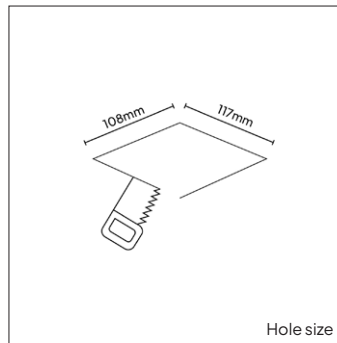

OPTIONS

OPTIONAL BEAM ANGLE	 Art. no.: 4912.010.36.0
ANTI-GLARE RING	Black Included
	White Art. no.: 4912.922.99.3
	Gold Art. no.: 4912.922.99.9
GLASS	Prismatic Art. no.: 4912.933.94.0
	Frosted Art. no.: 4912.933.90.0
	Striped art. no.: 4912.933.96.0
HONEYCOMB	Art. no.: 4912.933.91.0
DRIVER OPTIONS 350mA	On/off 350mA 6-10W Art. no.: 0110.350.10.3
	Phase cut 350mA 1-7W Art. no.: 0107.350.20.2
	DALI 350mA 3-18W Art. no.: 0118.350.40.0 Max. 2 fixtures connected in serie per driver
DRIVER OPTIONS 500mA	On/off 500mA 6-10W Art. no.: 0110.500.10.0
	Phase cut 500mA 6-10W Art. no.: 0110.500.20.7
	DALI 500mA 4-18W Art. no.: 0118.500.40.0
POWER CABLE OPTIONS Connected to driver/fixture	Europlug 2000mm 2X 0,75 Art. no.: 0502.075.20.0
	Wieland GST 18/3 male 2000mm 3 X 0,75 Art. no.: 0501.183.20.0
	Wieland T connector GST 18/3 200mm 3 X 0,75 Art. no.: 0500.183.20.0

INFORMATION

Including plaster kit

Always select a driver option and add the selected driver to your order.

 Pay attention at the inner size (84 x 76mm) of the plaster kit, as the chosen driver needs to fit through this hole.