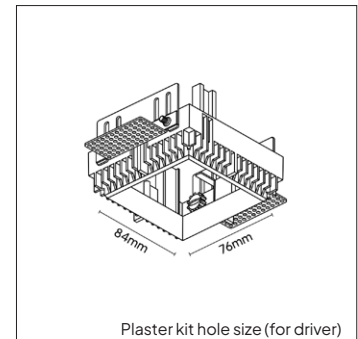

INFORMATION

Including plaster kit

Always select a driver option and add the selected driver to your order.

 Pay attention at the inner size (84 x 76mm) of the plaster kit, as the chosen driver needs to fit through this hole.