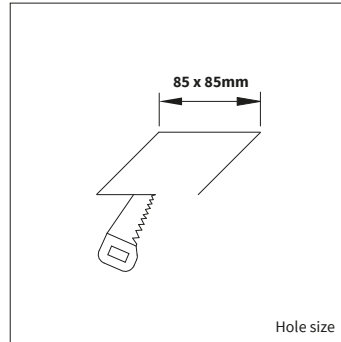

PRODUCT MATERIAL	Die-cast aluminium
LIGHT SOURCE	Bridgelux V8 Array
MODULE LIFETIME	Approx. 35.000 hours
DRIVER	Excluding driver, SELECT OPTION
COLORS (Δ)	☐ 3 = RAL 9003 white ☒ 35 = RAL 9003 white + RAL 9005 black ☐ 5 = RAL 9005 black ☐ 7 = RAL 7037 grey
BEAM ANGLE	26°
ADJUSTABLE	Yes - 0-20° - 360°
SIZE	92 X 92 X 100mm

OPTIONS

OPTIONAL BEAM ANGLE	36° Art. no.: 4912.010.36.0
ANTI-GLARE RING	Black anti-glare ring Included
	White anti-glare ring Art. no.: 4912.922.99.3
	Gold anti-glare ring Art. no.: 4912.922.99.9
GLASS	Prismatic Art. no.: 4912.933.94.0
	Frosted Art. no.: 4912.933.90.0
	Striped Art. no.: 4912.933.96.0
HONEYCOMB	Art. no.: 4912.933.91.0
DRIVER OPTIONS 350mA	On/off 350mA 6-10W Art. no.: 0110.350.10.3
	Phase cut 350mA 5-10W Art. no.: 0110.350.30.1
	1/10V 350mA 5-10W Art. no.: 0110.350.30.1
	DALI 350mA 3-18W Art. no.: 0118.350.40.0 Max. 2 fixtures connected in serie per driver
DRIVER OPTIONS 500mA	On/off 500mA 6-10W Art. no.: 0110.500.10.0
	Phase cut 500mA 5-10W Art. no.: 0110.500.30.1
	1/10V 500mA 5-10W Art. no.: 0110.500.30.1
	DALI 500mA 4-18W Art. no.: 0118.500.40.0
POWER CABLE OPTIONS Connected to driver/fixture	Europlug 2000mm 2 X 0,75 Art. no.: 0502.075.20.0
	Wieland GST 18/3 male 2000mm 3 X 0,75 Art. no.: 0501.183.20.0
	Wieland T connector GST 18/3 200mm 3 X 0,75 Art. no.: 0500.183.20.0

ANTI-GLARE RING

GLASS

HONEYCOMB

INFORMATION

Always select a driver option and add the selected driver to your order. Full warranty only applies when fixture is purchased in combination with recommended driver.

ARTICLE NUMBER	LAMP TYPE	BRAND	LUMINOUS FLUX	OUTPUT POWER	MODULE EFFICIENCY	COLOR TEMPERATURE	CRI	TC LIFETIME	mA
Δ See colors									
4912.179.26.Δ	V8 Array	Bridgelux	550lm	6,2W	88lm/W	2700K	>90	35.000 Hrs	350mA
4912.180.26.Δ	V8 Array	Bridgelux	745lm	9,2W	81lm/W	2700K	>90	35.000 Hrs	500mA