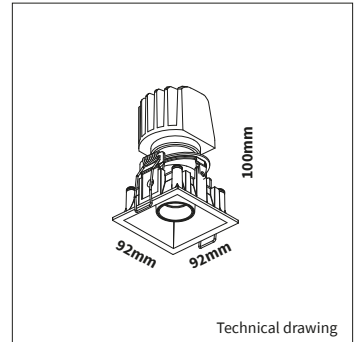

PRODUCT MATERIAL	Die-cast aluminium
LIGHT SOURCE	Bridgelux V8 Array
MODULE LIFETIME	Approx. 35.000 hours
DRIVER	Excluding driver, SELECT OPTION
COLORS (Δ)	☐ 3 = RAL 9003 white ☒ 35 = RAL 9003 white + RAL 9005 black ☐ 5 = RAL 9005 black ☐ 7 = RAL 7037 grey
BEAM ANGLE	26°
ADJUSTABLE	Yes - 0-20° - 360°
SIZE	92 X 92 X 100mm

OPTIONS

OPTIONAL BEAM ANGLE	36° Art. no.: 4912.010.36.0
ANTI-GLARE RING	Black anti-glare ring Included
	White anti-glare ring Art. no.: 4912.922.99.3
	Gold anti-glare ring Art. no.: 4912.922.99.9
GLASS	Prismatic Art. no.: 4912.933.94.0
	Frosted Art. no.: 4912.933.90.0
	Striped Art. no.: 4912.933.96.0
HONEYCOMB	Art. no.: 4912.933.91.0
DRIVER OPTIONS 350mA	On/off 350mA 6-10W Art. no.: 0110.350.10.3
	Phase cut 350mA 5-10W Art. no.: 0110.350.30.1
	1/10V 350mA 5-10W Art. no.: 0110.350.30.1
	DALI 350mA 3-18W Art. no.: 0118.350.40.0 Max. 2 fixtures connected in serie per driver
DRIVER OPTIONS 500mA	On/off 500mA 6-10W Art. no.: 0110.500.10.0
	Phase cut 500mA 5-10W Art. no.: 0110.500.30.1
	1/10V 500mA 5-10W Art. no.: 0110.500.30.1
	DALI 500mA 4-18W Art. no.: 0118.500.40.0
POWER CABLE OPTIONS Connected to driver/fixture	Europlug 2000mm 2 X 0,75 Art. no.: 0502.075.20.0
	Wieland GST 18/3 male 2000mm 3 X 0,75 Art. no.: 0501.183.20.0
	Wieland T connector GST 18/3 200mm 3 X 0,75 Art. no.: 0500.183.20.0

ANTI-GLARE RING

GLASS

HONEYCOMB

INFORMATION

Always select a driver option and add the selected driver to your order. Full warranty only applies when fixture is purchased in combination with recommended driver.

ARTICLE NUMBER	LAMP TYPE	BRAND	LUMINOUS FLUX	OUTPUT POWER	MODULE EFFICIENCY	COLOR TEMPERATURE	CRI	TC LIFETIME	mA
Δ See colors									
4912.179.26.Δ	V8 Array	Bridgelux	550lm	6,2W	88lm/W	2700K	>90	35.000 Hrs	350mA
4912.180.26.Δ	V8 Array	Bridgelux	745lm	9,2W	81lm/W	2700K	>90	35.000 Hrs	500mA