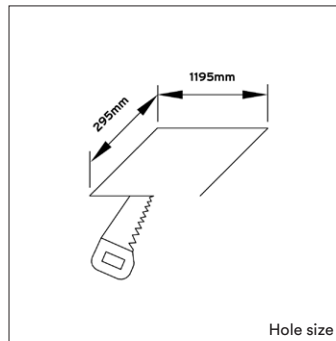

INFORMATION

High quality PMMA diffuser has excellent durability and is more resistant to UV light discolouration