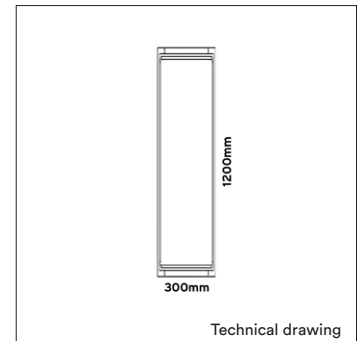

INFORMATION

High quality PMMA diffuser has excellent durability and is more resistant to UV light discolouration