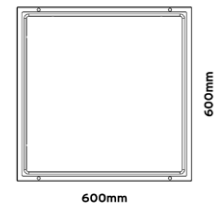

INFORMATION

High quality PMMA diffuser has excellent durability and is more resistant to UV light discolouration