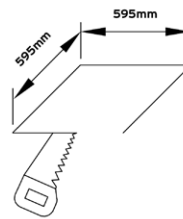

INFORMATION

High quality PMMA diffuser has excellent durability and is more resistant to UV light discolouration