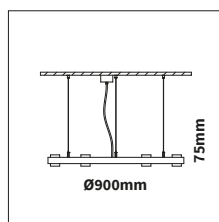

Technical drawing