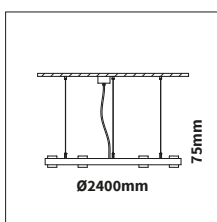

Technical drawing