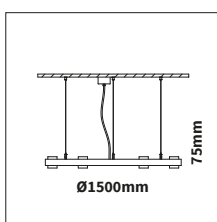

Technical drawing