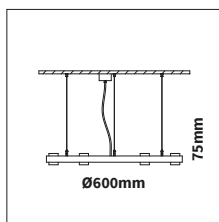

Filament bulb on request

JADE 600

Technical drawing