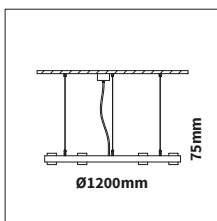

JADE 1200

Technical drawing