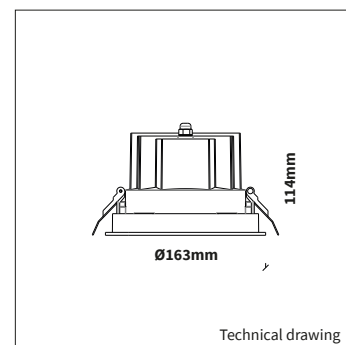

PRODUCT MATERIAL	Di-cast aluminium
LIGHT SOURCE	Philips SLM G7
MODULE LIFETIME	Approx. 50.000 hours
DRIVER	Including Philips Xitanium driver
COLORS	● 7 = RAL 9007 Anthracite
BEAM ANGLE	24°
ADJUSTABLE	Yes
SIZE	Ø163 X 114mm

OPTIONS

EMERGENCY MODULE	Art. no.: 0187.003.03.0 - 3 hour
DIMMABLE	DALI dimmable driver
POWER CABLE OPTIONS Connected to driver/fixture	<table border="1"> <tr> <td>Europlug 2000mm 2 X 0,75 Art. no.: 0502.075.20.0</td> <td>Included</td> </tr> <tr> <td>Wieland GST 18/3 male 2000mm 3 X 0,75 Art. no.: 0501.183.20.0</td> <td></td> </tr> <tr> <td>Wieland T connector GST 18/3 200mm 3 X 0,75 Art. no.: 0500.183.20.0</td> <td></td> </tr> </table>

INFORMATION

Nominal lifetime L90/B50 @50.000 h - 25°C

Also available in indoor IP40

This luminaire is equipped with an innovative lens technology instead of a reflector
High quality led lens technology + 10% more light output

UGR <19

This luminaire is also available in 1100lm SLM on request

AVAILABLE SLM OPTIONS

To order the correct product, please replace **COB*** in the article number field with the COB code found on the last page of the catalogue

ARTICLE NUMBER	LUMINOUS FLUX	BRAND	COLOR TEMPERATURE	SETTING
4083.COB*.24.7	2000lm	Philips SLM G7	827 / 927 / 830 / 930 / 835 / 840 / 850	High Efficiency
4083.COB*.24.7	2000lm	Philips SLM G7	Premium White 830 / 930 / 935 / 940	High Efficiency
4083.COB*.24.7	2000lm	Philips SLM G7	Premium White HE 930	High Efficiency
4083.COB*.24.7	2000lm	Philips SLM G7	Premium Color 930	High Efficiency
4083.COB*.24.7	2000lm	Philips SLM G7	Premium Color HE 930	High Efficiency
4083.COB*.24.7	2000lm	Philips SLM G7	Crisp White 930	High Efficiency
4083.COB*.24.7	2000lm	Philips SLM G7	Food: Meat / Bakery / Iced Seafood / Live Seafood / Vegetables & Fruit	High Efficiency
4083.COB*.24.7	3000lm	Philips SLM G7	827 / 927 / 830 / 930 / 835 / 840 / 850 / 857	High Efficiency
4083.COB*.24.7	3000lm	Philips SLM G7	Premium White 830 / 930 / 935 / 940	High Efficiency
4083.COB*.24.7	3000lm	Philips SLM G7	Premium White HE 930	High Efficiency
4083.COB*.24.7	3000lm	Philips SLM G7	Premium Color 930	High Efficiency
4083.COB*.24.7	3000lm	Philips SLM G7	Premium Color HE 930	High Efficiency
4083.COB*.24.7	4500lm	Philips SLM G7	840 / 850 / 857	High Efficiency

High efficiency is the standard Keylight setting for all SLM G7 LED modules. For COB led specification and warranty information regarding high efficiency, see last page of the catalogue. Standard system warranty is 5 years.