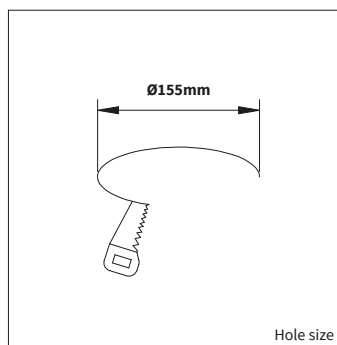

PRODUCT MATERIAL	Di-cast aluminium
LIGHT SOURCE	Philips SLM G7
MODULE LIFETIME	Approx. 50.000 hours
DRIVER	Including Philips Xitanium driver
COLORS	● 7 = RAL 9007 Anthracite
BEAM ANGLE	24°
ADJUSTABLE	Yes
SIZE	Ø163 X 114mm

OPTIONS

EMERGENCY MODULE	Art. no.: 0187.003.03.0 - 3 hour
DIMMABLE	DALI dimmable driver
POWER CABLE OPTIONS Connected to driver/fixture	<table border="1"> <tr> <td>Europlug 2000mm 2 X 0,75 Art. no.: 0502.075.20.0</td> <td>Included</td> </tr> <tr> <td>Wieland GST 18/3 male 2000mm 3 X 0,75 Art. no.: 0501.183.20.0</td> <td></td> </tr> <tr> <td>Wieland T connector GST 18/3 200mm 3 X 0,75 Art. no.: 0500.183.20.0</td> <td></td> </tr> </table>

INFORMATION

Nominal lifetime L90/B50 @50.000 h - 25°C

Also available in indoor IP40

This luminaire is equipped with an innovative lens technology instead of a reflector
High quality led lens technology + 10% more light output

UGR <19

This luminaire is also available in 1100lm SLM on request

AVAILABLE SLM OPTIONS

To order the correct product, please replace **COB*** in the article number field with the COB code found on the last page of the catalogue

ARTICLE NUMBER	LUMINOUS FLUX	BRAND	COLOR TEMPERATURE	SETTING
4083.COB*.24.7	2000lm	Philips SLM G7	827 / 927 / 830 / 930 / 835 / 840 / 850	High Efficiency
4083.COB*.24.7	2000lm	Philips SLM G7	Premium White 830 / 930 / 935 / 940	High Efficiency
4083.COB*.24.7	2000lm	Philips SLM G7	Premium White HE 930	High Efficiency
4083.COB*.24.7	2000lm	Philips SLM G7	Premium Color 930	High Efficiency
4083.COB*.24.7	2000lm	Philips SLM G7	Premium Color HE 930	High Efficiency
4083.COB*.24.7	2000lm	Philips SLM G7	Crisp White 930	High Efficiency
4083.COB*.24.7	2000lm	Philips SLM G7	Food: Meat / Bakery / Iced Seafood / Live Seafood / Vegetables & Fruit	High Efficiency
4083.COB*.24.7	3000lm	Philips SLM G7	827 / 927 / 830 / 930 / 835 / 840 / 850 / 857	High Efficiency
4083.COB*.24.7	3000lm	Philips SLM G7	Premium White 830 / 930 / 935 / 940	High Efficiency
4083.COB*.24.7	3000lm	Philips SLM G7	Premium White HE 930	High Efficiency
4083.COB*.24.7	3000lm	Philips SLM G7	Premium Color 930	High Efficiency
4083.COB*.24.7	3000lm	Philips SLM G7	Premium Color HE 930	High Efficiency
4083.COB*.24.7	4500lm	Philips SLM G7	840 / 850 / 857	High Efficiency

High efficiency is the standard Keylight setting for all SLM G7 LED modules. For COB led specification and warranty information regarding high efficiency, see last page of the catalogue. Standard system warranty is 5 years.