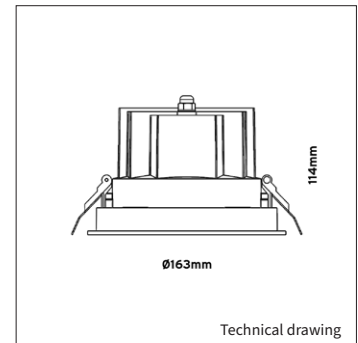

OPTIONS

| | |
|---|---|
| OPTIONAL BEAM ANGLE | ▲ 18° Art. no.: 3045.018.00.0 |
| | ▲ 36° Art. no.: 3045.036.00.0 |
| | ▲ 60° Art. no.: 3045.060.00.0 |
| | ▲ 80° Art. no.: 3045.080.00.0 |
| EMERGENCY MODULE | Art. no.: 0187.003.03.0 - 3 hour |
| DIMMABLE | Phase cut dimmable driver |
| | DALI dimmable driver |
| POWER CABLE OPTIONS Connected to driver/fixture | Europlug 2000mm 2 X 0,75 Art. no.: 0502.075.20.0 |
| | Wieland GST 18/3 male 2000mm 3 X 0,75 Art. no.: 0501.183.20.0 |
| | Wieland T connector GST 18/3 200mm 3 X 0,75 Art. no.: 0500.183.20.0 |
| WIRELESS DIMMABLE | Masterconnect, Easy Air/Zigbee |