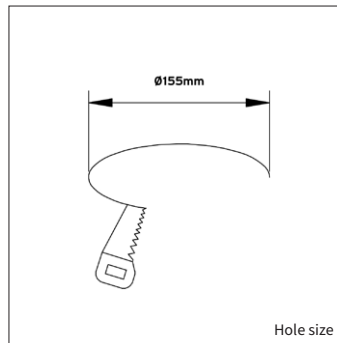

| | |
|-------------------------|--|
| PRODUCT MATERIAL | Di-cast aluminium |
| LIGHT SOURCE | Philips SLM G7 |
| MODULE LIFETIME | Approx. 50.000 hours |
| DRIVER | Including Xitanium on/off driver |
| COLORS (Δ) | ○ 3 = RAL 9003 white ● 5 = RAL 9005 black |
| BEAM ANGLE | ▲ 24° |
| ADJUSTABLE | No |
| SIZE | Ø163 X 114mm |

OPTIONS

| | |
|---|---|
| OPTIONAL BEAM ANGLE | ▲ 18° Art. no.: 3045.018.00.0 |
| | ▲ 36° Art. no.: 3045.036.00.0 |
| | ▲ 60° Art. no.: 3045.060.00.0 |
| | ▲ 80° Art. no.: 3045.080.00.0 |
| EMERGENCY MODULE | Art. no.: 0187.003.03.0 - 3 hour |
| DIMMABLE | Phase cut dimmable driver |
| | DALI dimmable driver |
| POWER CABLE OPTIONS Connected to driver/fixture | Europlug 2000mm 2 X 0,75 Art. no.: 0502.075.20.0 |
| | Wieland GST 18/3 male 2000mm 3 X 0,75 Art. no.: 0501.183.20.0 |
| | Wieland T connector GST 18/3 200mm 3 X 0,75 Art. no.: 0500.183.20.0 |
| WIRELESS DIMMABLE | Masterconnect, Easy Air/Zigbee |