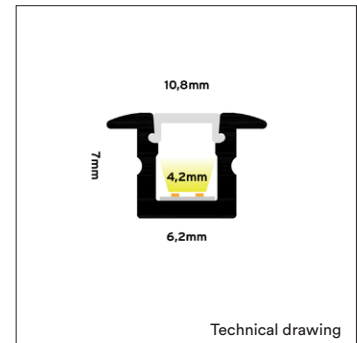

<b>PRODUCT MATERIAL</b>	Anodized Aluminium
<b>LED STRIP SIZE</b>	Up to 4mm
<b>COLORS (Δ)</b>	<ul style="list-style-type: none"> <li>● 5 = RAL 9005 black</li> <li>● 6 = RAL 9006 aluminium</li> </ul>
<b>SIZE</b>	2000 X 10,8 X 7mm

## INFORMATION

This product comes without a led strip, see the led stripes section for the available led stripes

- ⚠ Always pay attention to the LED strip size to avoid combining the product with a LED strip that doesn't fit.
- ⚠ Cover slides in from begin to end, it isn't clickable from the top

ARTICLE NUMBER	LENGTH	WIDTH	HEIGHT	LED STRIPE SIZE
0604.108.07Δ	2000mm	10,8mm	7mm	4mm

Δ See colors