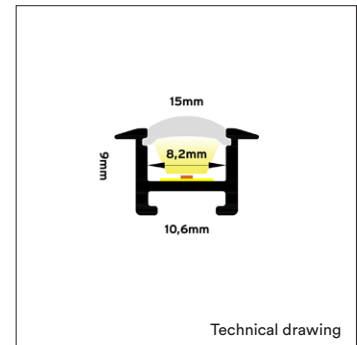

PRODUCT MATERIAL	Anodized Aluminium
LED STRIP SIZE	Up to 8mm
COLORS (Δ)	<ul style="list-style-type: none"> ● 5 = RAL 9005 black ● 6 = RAL 9006 aluminium
SIZE	2000 X 15 X 9mm

OPTIONS

COVER	Clear LT 92% Art. no.: 0609.101.08.0
	Opal LT 78% Art. no.: 0609.150.08.0
	Black LT 25% Art. no.: 0609.180.08.5
ACCESSORIES	End cap <ul style="list-style-type: none"> ● Black Art. no.: 0609.998.08.5 ● Grey Art. no.: 0609.998.08.6
	End cap + cable hole <ul style="list-style-type: none"> ● Black Art. no.: 0609.999.08.5 ● Grey Art. no.: 0609.999.08.6
	Mounting bracket Art. no.: 0609.997.08.0
	Magnetic clip Art. no.: 0609.996.08.0

INFORMATION

This product comes without a led strip, see the led stripes section for the available led stripes

- ⚠ Always pay attention to the LED strip size to avoid combining the product with a LED strip that doesn't fit.
- ⚠ Cover can only be slid in from the beginning to the end, not clickable on top.

ARTICLE NUMBER	LENGTH	WIDTH	HEIGHT	LED STRIPE SIZE
0609.015.09.Δ	2000mm	15mm	9mm	8mm

Δ See colors