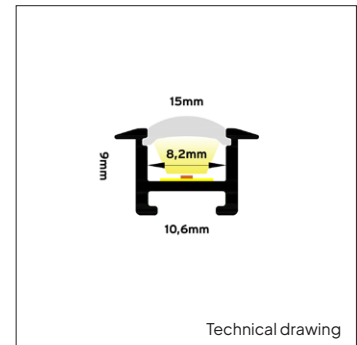

PRODUCT MATERIAL	Anodized Aluminium
LED STRIP SIZE	Up to 8mm
COLORS (Δ)	<ul style="list-style-type: none"> ● 5 = RAL 9005 black ● 6 = RAL 9006 aluminium
SIZE	2000 X 15 X 9mm

OPTIONS

COVER	Clear LT 92% Art. no.: 0609.101.08.0
	Opal LT 78% Art. no.: 0609.150.08.0
	Black LT 25% Art. no.: 0609.180.08.5
ACCESSORIES	End cap <ul style="list-style-type: none"> ● Black Art. no.: 0609.998.08.5 ● Grey Art. no.: 0609.998.08.6
	End cap + cable hole <ul style="list-style-type: none"> ● Black Art. no.: 0609.999.08.5 ● Grey Art. no.: 0609.999.08.6
	Mounting bracket Art. no.: 0609.997.08.0
	Magnetic clip Art. no.: 0609.996.08.0

INFORMATION

This product comes without a led strip, see the led stripes section for the available led stripes

- ⚠ Always pay attention to the LED strip size to avoid combining the product with a LED strip that doesn't fit.
- ⚠ Cover slides in from begin to end, it isn't clickable from the top

ARTICLE NUMBER	LENGTH	WIDTH	HEIGHT	LED STRIPE SIZE
0609.015.09.Δ	2000mm	15mm	9mm	8mm

Δ See colors