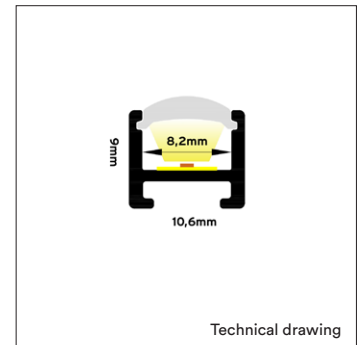

<b>PRODUCT MATERIAL</b>	Anodized Aluminium
<b>LED STRIP SIZE</b>	Up to 8mm
<b>COLORS (Δ)</b>	<ul style="list-style-type: none"> <li>● 5 = RAL 9005 black</li> <li>● 6 = RAL 9006 aluminium</li> </ul>
<b>SIZE</b>	2000 X 10,6 X 9mm

## INFORMATION

This product comes without a led strip, see the led stripes section for the available led stripes

Always pay attention to the LED strip size to avoid combining the product with a LED strip that doesn't fit.

ARTICLE NUMBER	LENGTH	WIDTH	HEIGHT	LED STRIPE SIZE
0606.010.09.Δ	2000mm	10,6mm	9mm	8mm

Δ See colors