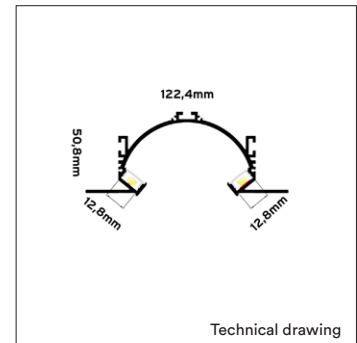

PRODUCT MATERIAL	Anodized Aluminium
LED STRIP SIZE	2 X up to 12mm
COLORS (Δ)	● 6 = RAL 9006 aluminium
SIZE	2000 X 122,4 X 50,8mm

OPTIONS

COVER	Opal LT 78% Art. no.: 0614.150.12.0
ACCESSORIES	End cap ● Grey Art. no.: 0614.998.12.6
	End cap + cable hole ● Grey Art. no.: 0614.999.12.6
	Spring clip Art. no.: 0614.996.12.0

INFORMATION

This product comes without a led strip, see the led stripes section for the available led stripes

 Always pay attention to the LED strip size to avoid combining the product with a LED strip that doesn't fit.

ARTICLE NUMBER	LENGTH	WIDTH	HEIGHT	LED STRIPE SIZE
0614.122.51.Δ	2000mm	122,4mm	50,8mm	2 X 12mm

Δ See colors