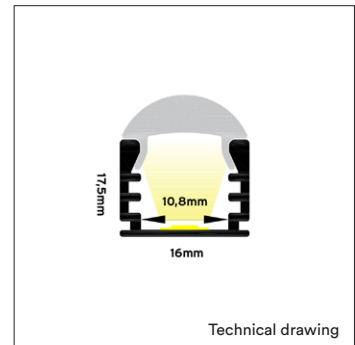

PRODUCT MATERIAL	Anodized Aluminium
LED STRIP SIZE	Up to 10mm
COLORS (Δ)	● 6 = RAL 9006 aluminium
SIZE	2000 X 16 X 17,5mm
LENS	15° - 90°

OPTIONS

COVER	Clear LT 98%	Included
ACCESSORIES	End cap	
	● Grey Art. no.: 0716.999.99.6	
	End cap + cable hole	
● Grey Art. no.: 0716.901.99.6		
	Mounting bracket	
	Art. no.: 0778.999.99.6	

INFORMATION

This product comes without a led strip, see the led stripes section for the available led stripes

 Always pay attention to the LED strip size to avoid combining the product with a LED strip that doesn't fit.

ARTICLE NUMBER	LENGTH	WIDTH	HEIGHT	LED STRIPE SIZE
0616.000.16.Δ	2000mm	16mm	17,5mm	10mm

Δ See colors