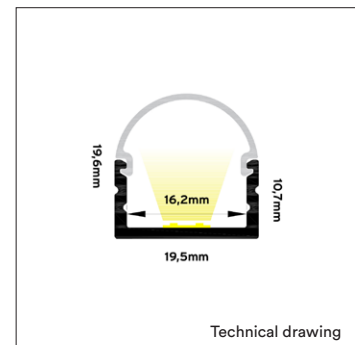

PRODUCT MATERIAL	Anodized Aluminium
LED STRIP SIZE	Up to 12mm
COLORS (Δ)	● 6 = RAL 9006 aluminium
SIZE	2000 X 19,5 X 19,6mm

OPTIONS

COVER	Full opal LT 50% Art. no.: 0619.100.00.0
ACCESSORIES	End cap ● Grey Art. no.: 0719.902.99.6
	End cap + cable hole ● Grey Art. no.: 0719.901.99.6
	Mounting bracket Art. no.: 0719.000.00.6

INFORMATION

This product comes without a led strip, see the led stripes section for the available led stripes

 Always pay attention to the LED strip size to avoid combining the product with a LED strip that doesn't fit.

ARTICLE NUMBER	LENGTH	WIDTH	HEIGHT	LED STRIPE SIZE
0619.000.00.Δ	2000mm	19,5mm	19,6mm	12mm

Δ See colors