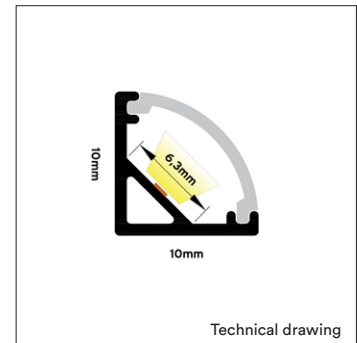

PRODUCT MATERIAL	Anodized Aluminium
LED STRIP SIZE	Up to 4mm
COLORS (Δ)	<ul style="list-style-type: none"> ● 5 = RAL 9005 black ● 6 = RAL 9006 aluminium
SIZE	2000 X 10 X 10mm

OPTIONS

COVER	Clear LT 92% Art. no.: 0605.101.06.0
	Opal LT 78% Art. no.: 0605.150.06.0
	Black LT 25% Art. no.: 0605.180.06.5
ACCESSORIES	End cap <ul style="list-style-type: none"> ● Black Art. no.: 0605.998.06.5 ● Grey Art. no.: 0605.998.06.6
	End cap + cable hole <ul style="list-style-type: none"> ● Black Art. no.: 0605.999.06.5 ● Grey Art. no.: 0605.999.06.6
	Mounting bracket Art. no.: 0605.997.06.0

INFORMATION

This product comes without a led strip, see the led stripes section for the available led stripes

! Always pay attention to the LED strip size to avoid combining the product with a LED strip that doesn't fit.

ARTICLE NUMBER	LENGTH	WIDTH	HEIGHT	LED STRIPE SIZE
0605.010.10.Δ	2000mm	10mm	10mm	4mm

Δ See colors