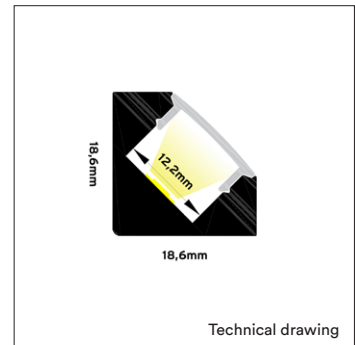

<b>PRODUCT MATERIAL</b>	Anodized Aluminium
<b>LED STRIP SIZE</b>	Up to 12mm
<b>COLORS (Δ)</b>	● 6 = RAL 9006 aluminium
<b>SIZE</b>	2000 X 18,6 X 18,6mm

**OPTIONS**

<b>COVER</b>	Clear LT 92% Art. no.: 0600.101.07.0
	Opal LT 78% Art. no.: 0600.150.07.0
	Full opal LT 50% Art. no.: 0600.100.07.0
<b>ACCESSORIES</b>	End cap ● Grey Art. no.: 0754.999.99.6
	End cap + cable hole ● Grey Art. no.: 0745.999.99.6
	Mounting bracket Art. no.: 0746.999.99.6

**INFORMATION**

This product comes without a led strip, see the led stripes section for the available led stripes

Always pay attention to the LED strip size to avoid combining the product with a LED strip that doesn't fit.

ARTICLE NUMBER	LENGTH	WIDTH	HEIGHT	LED STRIPE SIZE
0618.000.00.Δ	2000mm	18,6mm	18,6mm	12mm

Δ See colors