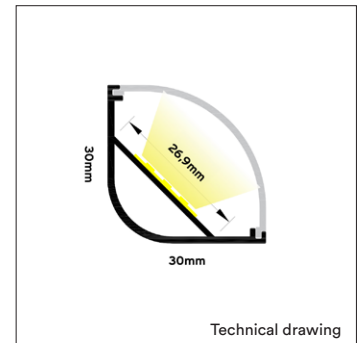

PRODUCT MATERIAL	Anodized Aluminium	
LED STRIP SIZE	Up to 26,9mm	
COLORS (Δ)	● 6 = RAL 9006 aluminium	
SIZE	3000 X 30 X 30mm	

OPTIONS

COVER	Full opal LT 50%	Included
ACCESSORIES	End cap	
	● Grey Art. no.: 0731.902.99.6	
	End cap + cable hole	
	● Grey Art. no.: 0731.901.99.6	
	Mounting bracket	
	Art. no.: 0731.000.00.6	

INFORMATION

This product comes without a led strip, see the led stripes section for the available led stripes

! Always pay attention to the LED strip size to avoid combining the product with a LED strip that doesn't fit.

ARTICLE NUMBER	LENGTH	WIDTH	HEIGHT	LED STRIPE SIZE
0631.000.00.Δ	3000mm	30mm	30mm	26,9mm

Δ See colors