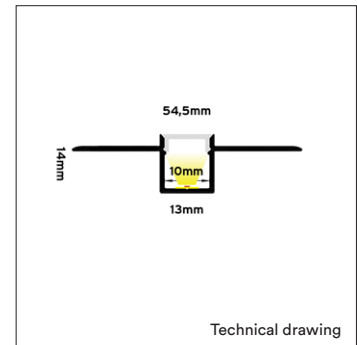

PRODUCT MATERIAL	Anodized Aluminium
LED STRIP SIZE	Up to 10mm
COLORS (Δ)	● 6 = RAL 9006 aluminium
SIZE	2000 X 54,5 X 14mm

OPTIONS

COVER	Opal LT 78% Art. no.: 0610.150.10.0
ACCESSORIES	End cap ● Grey Art. no.: 0610.998.10.6
	End cap + cable hole ● Grey Art. no.: 0610.999.10.6

INFORMATION

This product comes without a led strip, see the led stripes section for the available led stripes

Always pay attention to the LED strip size to avoid combining the product with a LED strip that doesn't fit.

ARTICLE NUMBER	LENGTH	WIDTH	HEIGHT	LED STRIPE SIZE
0610.545.14.Δ	2000mm	54,5mm	14mm	10mm

Δ See colors