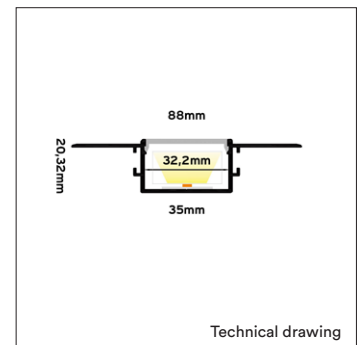

PRODUCT MATERIAL	Anodized Aluminium
LED STRIP SIZE	Up to 32mm
COLORS (Δ)	● 6 = RAL 9006 aluminium
SIZE	2000 X 88 X 20,32mm

OPTIONS

COVER	Opal LT 78% Art. no.: 0611.150.32.0
ACCESSORIES	End cap ● Grey Art. no.: 0611.998.32.6
	End cap + cable hole ● Grey Art. no.: 0611.999.32.6

INFORMATION

This product comes without a led strip, see the led stripes section for the available led stripes

! Always pay attention to the LED strip size to avoid combining the product with a LED strip that doesn't fit.

ARTICLE NUMBER	LENGTH	WIDTH	HEIGHT	LED STRIPE SIZE
0611.088.20.Δ	2000mm	88mm	20,32mm	32mm

Δ See colors