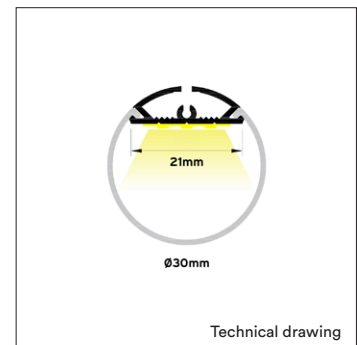

PRODUCT MATERIAL	Anodized Aluminium
LED STRIP SIZE	Up to 21mm
COLORS (Δ)	● 6 = RAL 9006 aluminium
SIZE	3000 X Ø30mm

OPTIONS

COVER	Full opal LT 50%	Included
ACCESSORIES	End cap	
	● Grey Art. no.: 0730.902.99.6	
	End cap + cable hole	
● Grey Art. no.: 0730.901.99.6		
	Suspension kit 2 X 2000mm	Art. no.: 0730.200.00.6

INFORMATION

This product comes without a led strip, see the led stripes section for the available led stripes

⚠ Always pay attention to the LED strip size to avoid combining the product with a LED strip that doesn't fit.

ARTICLE NUMBER	LENGTH	WIDTH	HEIGHT	LED STRIPE SIZE
0630.000.00.Δ	3000mm	30mm	30mm	21mm

Δ See colors