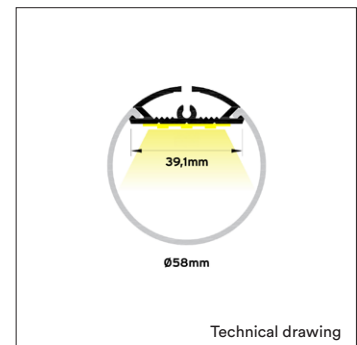

<b>PRODUCT MATERIAL</b>	Anodized Aluminium
<b>LED STRIP SIZE</b>	Up to 39,1mm
<b>COLORS (Δ)</b>	● 6 = RAL 9006 aluminium
<b>SIZE</b>	3000 X Ø58mm

**OPTIONS**

<b>COVER</b>	Full opal LT 50%	Included
<b>ACCESSORIES</b>	End cap	
	● Grey Art. no.: 0758.902.00.6	
	End cap + cable hole	
● Grey Art. no.: 0758.901.00.6		
	Suspension kit 2 X 2000mm	
	Art. no.: 0758.200.00.6	

**INFORMATION**

This product comes without a led strip, see the led stripes section for the available led stripes

**⚠** Always pay attention to the LED strip size to avoid combining the product with a LED strip that doesn't fit.

ARTICLE NUMBER	LENGTH	WIDTH	HEIGHT	LED STRIPE SIZE
0658.000.00.Δ	3000mm	58mm	58mm	39,1mm

Δ See colors