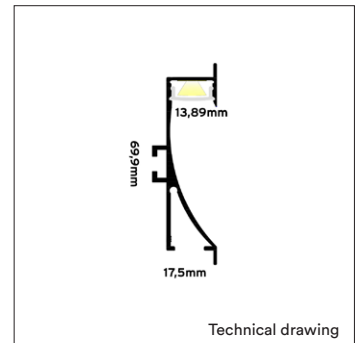

PRODUCT MATERIAL	Anodized Aluminium
LED STRIP SIZE	Up to 12mm
COLORS (Δ)	● 6 = RAL 9006 aluminium
SIZE	2000 X 17,5 X 69,9mm

OPTIONS

COVER	Opal LT 78% Art. no.: 0613.150.14.0
ACCESSORIES	End cap ● Grey Art. no.: 0613.998.14.6
	End cap + cable hole ● Grey Art. no.: 0613.999.14.6
	Mounting bracket Art. no.: 0613.997.14.0

INFORMATION

This product comes without a led strip, see the led stripes section for the available led stripes

! Always pay attention to the LED strip size to avoid combining the product with a LED strip that doesn't fit.

ARTICLE NUMBER	LENGTH	WIDTH	HEIGHT	LED STRIPE SIZE
0613.175.70.Δ	2000mm	17,5mm	69,9mm	12mm

Δ See colors